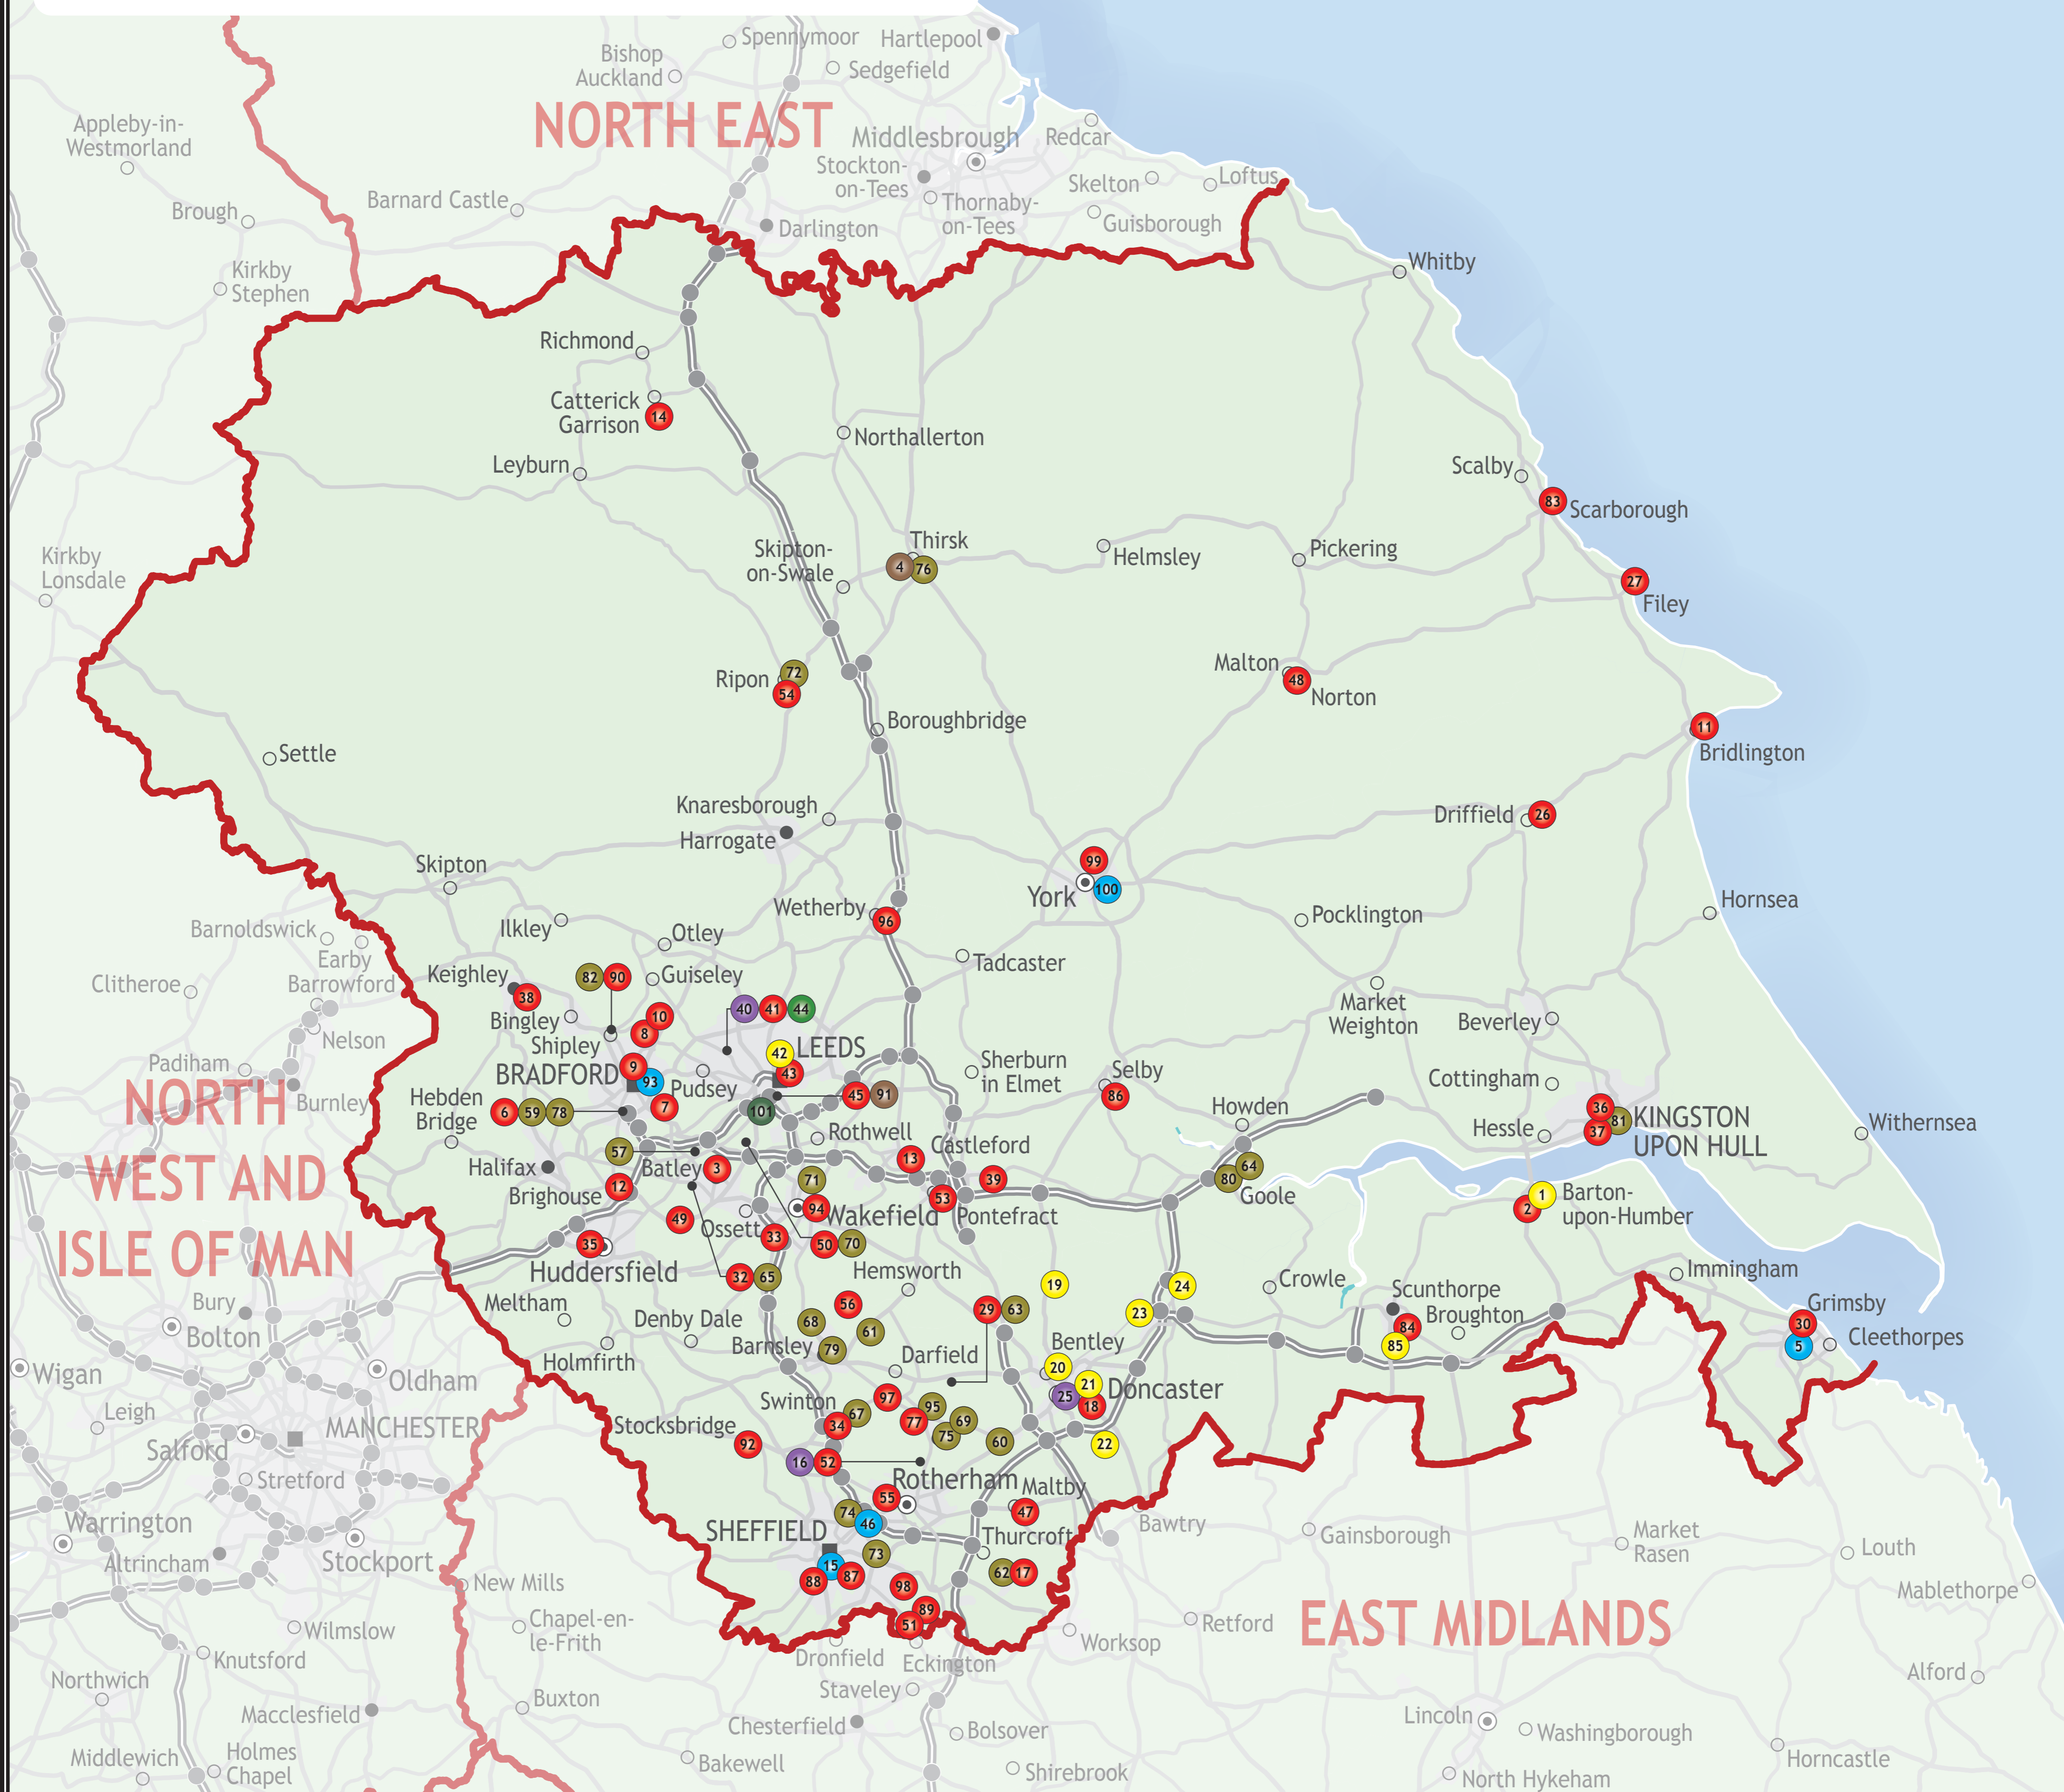

Yorkshire and Humber

Yorkshire and Humber Index

Charity Shop

- 1 Barton Corps Charity Shop and Café (Barton-upon-Humber)
- 19 Doncaster Corps Charity Shop Askern
- 20 Doncaster Corps Charity Shop Bentley
- 21 Doncaster Corps Charity Shop Intake
- 22 Doncaster Corps Charity Shop Rossington
- 23 Doncaster Corps Charity Shop Stainforth
- 24 Doncaster Corps Charity Shop Thorne
- 42 Leeds Central Charity Shop
- 85 Scunthorpe Corps Charity Shop

Corps

- 2 Barton-upon-Humber Corps
- 3 Batley Corps
- 6 Bradford Citadel Corps
- 7 Bradford Holmewood Corps
- 8 Bradford Idle Corps
- 9 Bradford Orchard Corps
- 10 Bradford Schools Project
- 11 Bridlington Corps
- 12 Brighouse Corps
- 13 Castleford Corps
- 14 Catterick
- 17 Dinnington Corps (Sheffield)
- 18 Doncaster Corps
- 26 Driffield Corps
- 27 Filey Corps
- 29 Goldthorpe Corps (Rotherham)
- 30 Grimsby Corps
- 32 Heckmondwike Corps
- 33 Horbury Corps (Wakefield)
- 34 Hoyland Common Corps (Barnsley)

DHQ

- 101 Yorkshire and Humber DHQ (Leeds)

Fresh Expression

- 91 South Leeds Pioneer
- 4 Thirsk

Homelessness

- 5 Booth Lifehouse (Grimsby)
- 15 Charter Row Lifehouse (Sheffield)
- 46 Lincoln Court Lifehouse (Sheffield)
- 93 The Orchard Lifehouse (Bradford)
- 100 York Early Intervention Project

Icons indicate who leads the work at the site, e.g. If Salvation Army Homes runs the site but Homelessness Services leads the project, the icon will be blue, or a coffee shop run by a corps will match the corps icon colour.