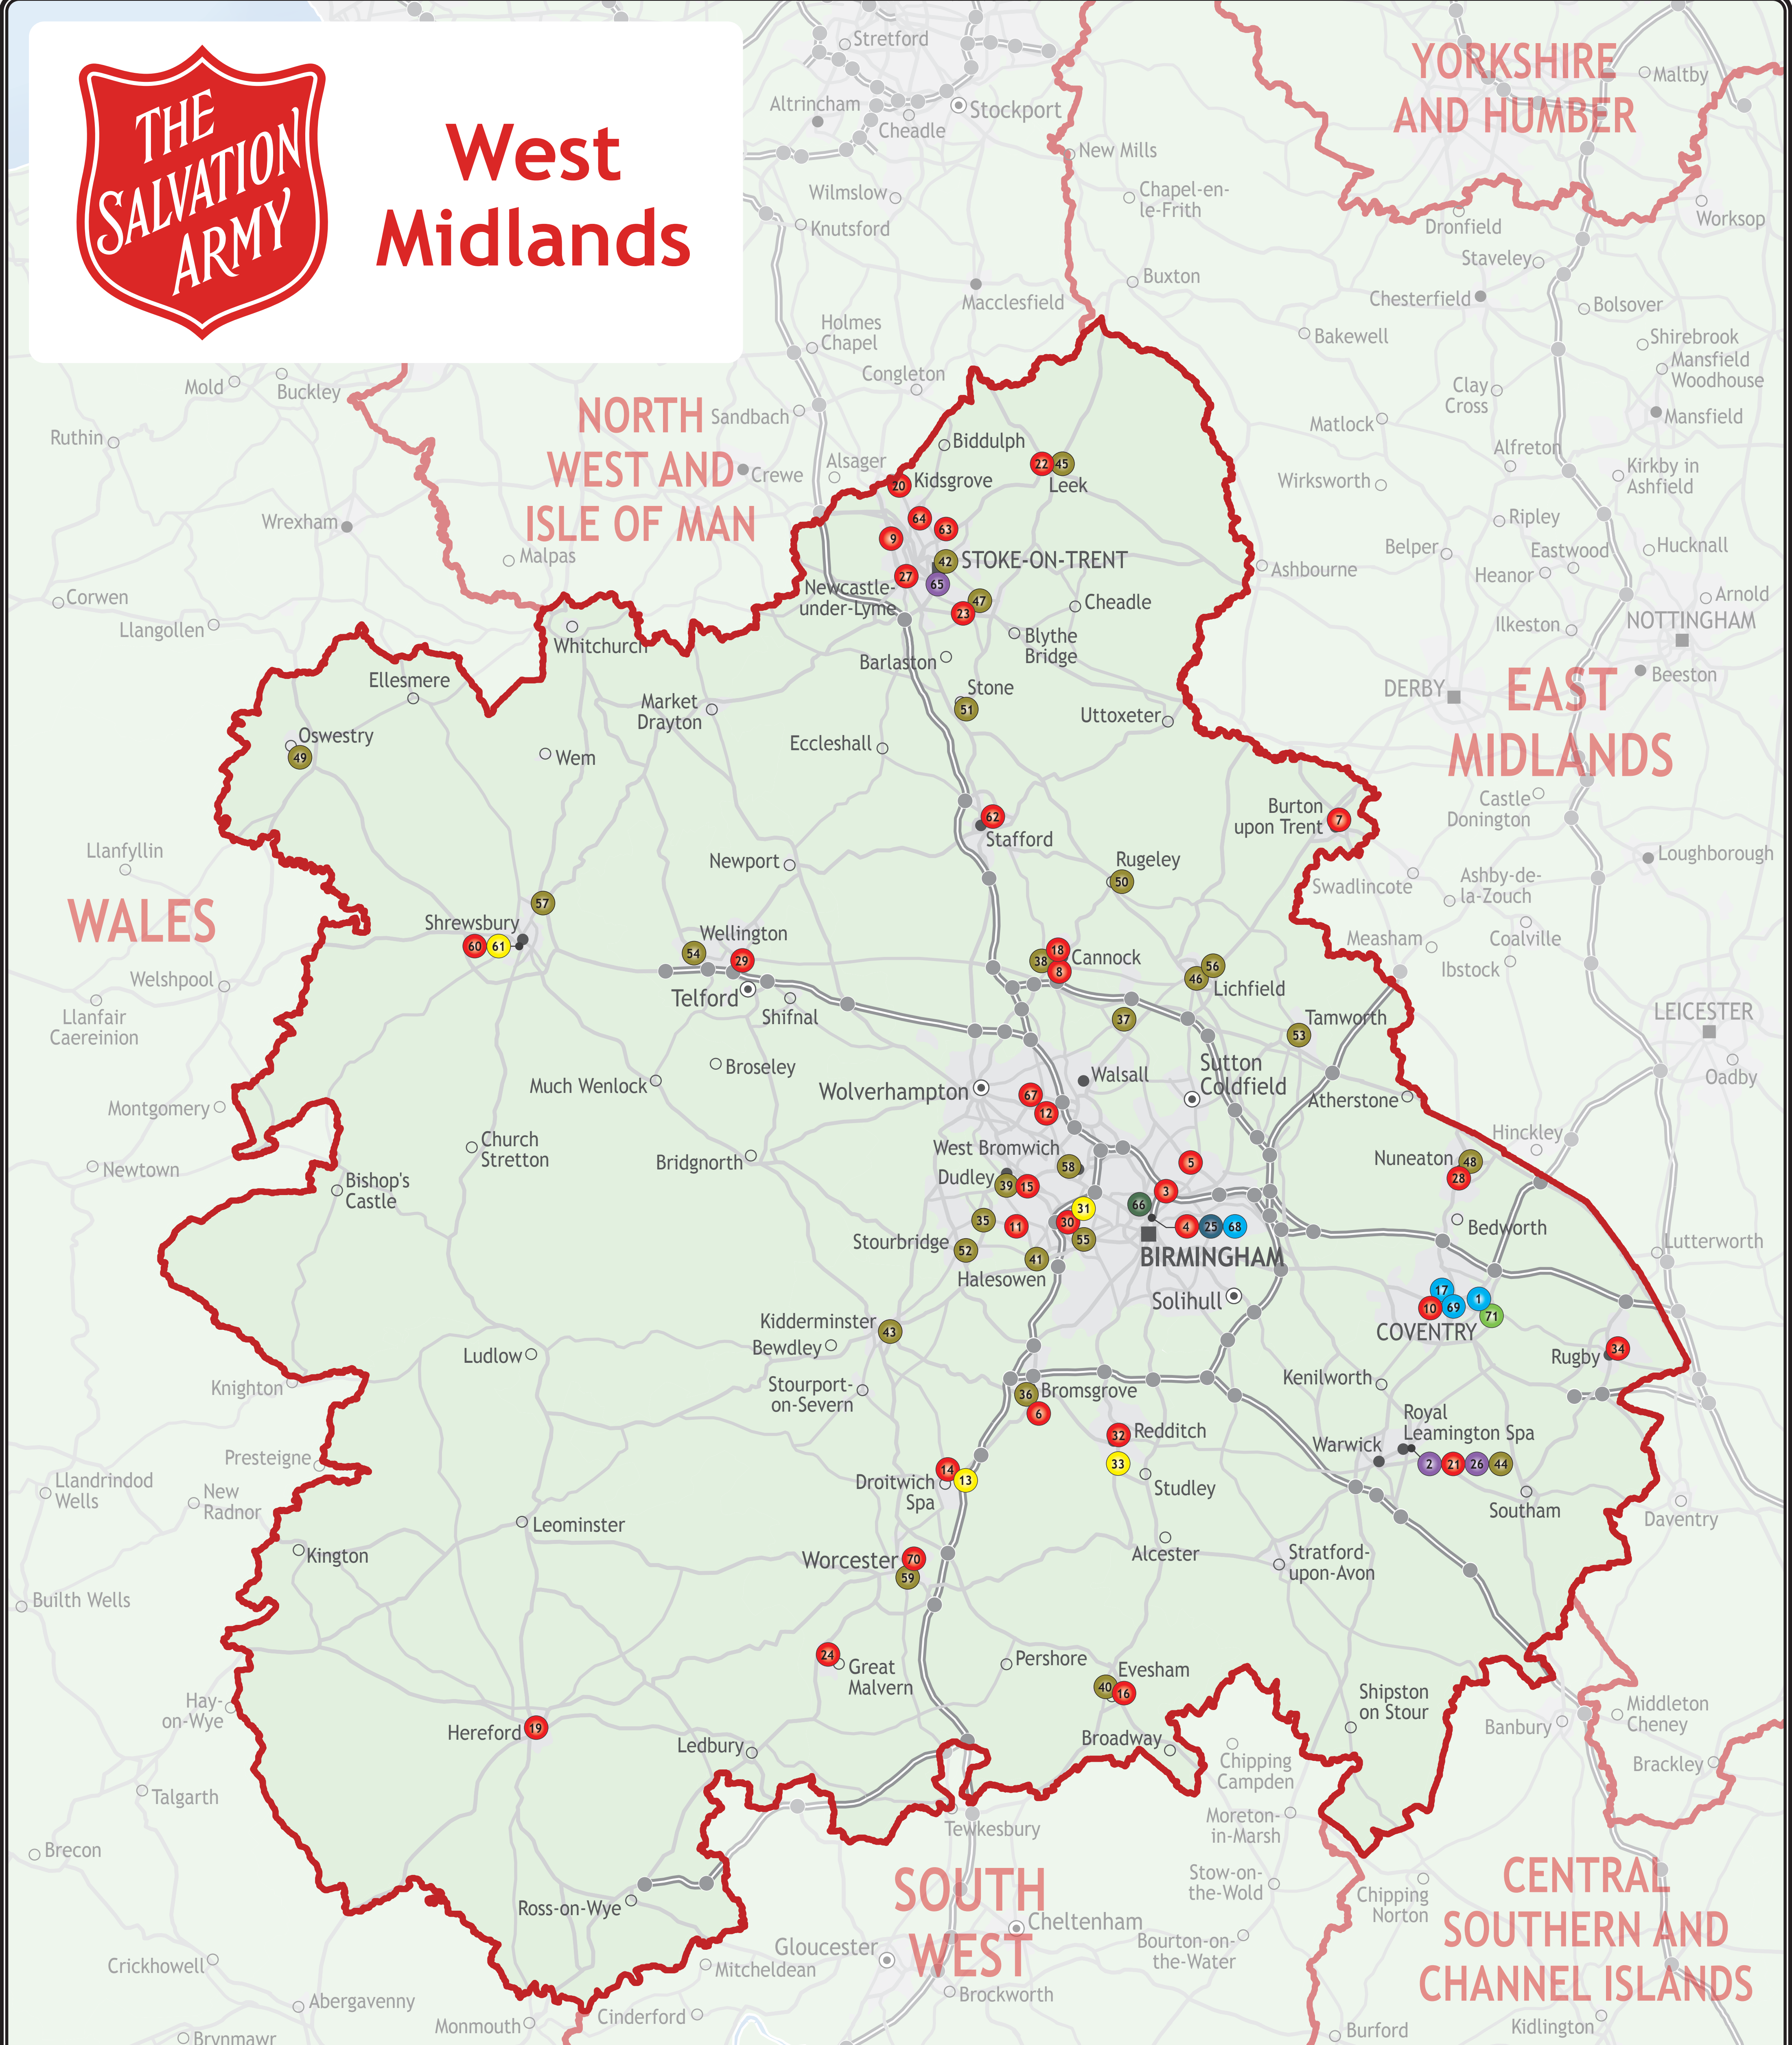

West Midlands

West Midlands Index

- Charity Shop
- 13 Droitwich Corps Charity Shop
- 31 Oldbury Corps Charity Shop
- 33 Redditch Corps Charity Shop and Community Centre
- 61 Shrewsbury Corps Charity Shop
- Corps
- 3 Birmingham Aston Corps
- 4 Birmingham Citadel Corps
- 5 Birmingham Erdington Corps
- 6 Bromsgrove Corps
- 7 Burton upon Trent Corps
- 8 Cannock Corps
- 9 Chesterton Corps (Newcastle-under-Lyme)
- 10 Coventry City Corps
- 11 Cradley Heath Corps
- 12 Darlaston Corps (Wednesbury)
- 14 Droitwich Spa Corps
- 15 Dudley Corps
- 16 Evesham Corps
- 18 Hednesford Corps (Cannock)
- 19 Hereford Corps
- 20 Kidsgrove Corps
- 21 Leamington Spa Corps
- 22 Leek Corps
- 23 Longton Corps (Stoke-on-Trent)
- 24 Malvern Corps
- 27 Newcastle-under-Lyme Corps
- 28 Nuneaton Corps
- 29 Oakengates Corps (Telford)
- 30 Oldbury Corps
- 32 Redditch Corps
- 34 Rugby Corps
- 36 Shrewsbury Corps
- 60 Stafford Corps
- 62 Stoke-on-Trent Corps
- 64 Tunstall Corps
- 67 Willenhall Corps
- 70 Worcester Corps
- DHQ
- 66 West Midlands DHQ (Birmingham)
- Homelessness
- 1 Axholme House (Wyken, Coventry)
- 17 Harnall Lifehouse (Coventry)
- 68 William Booth Centre (Birmingham)
- 69 Coventry Salvation Army Outreach Service
- Office
- 25 MSVCC Snowhill (Birmingham)
- Older People
- 71 Youell Court (Coventry)
- Salvation Army Homes
- 2 Binswood Lodge (Leamington Spa)
- 26 Newbold Lodge (Leamington Spa)
- 65 Vale Street Centre (Stoke-on-Trent)
- SATCoL Charity Shop
- 35 SATCoL Charity Shop Brierty Hill
- 36 SATCoL Charity Shop Bromsgrove
- 37 SATCoL Charity Shop Brownhills
- 38 SATCoL Charity Shop Cannock
- 39 SATCoL Charity Shop Dudley
- 40 SATCoL Charity Shop Evesham
- 41 SATCoL Charity Shop Halesowen
- 42 SATCoL Charity Shop Hanley
- 43 SATCoL Charity Shop Kidderminster
- 44 SATCoL Charity Shop Leamington Spa
- 45 SATCoL Charity Shop Leek
- 46 SATCoL Charity Shop Lichfield
- 47 SATCoL Charity Shop Longton
- 48 SATCoL Charity Shop Nuneaton
- 49 SATCoL Charity Shop Oswestry
- 50 SATCoL Charity Shop Rugeley
- 51 SATCoL Charity Shop Stone
- 52 SATCoL Charity Shop Stourbridge
- 53 SATCoL Charity Shop Tamworth
- 54 SATCoL Charity Shop Wellington
- 55 SATCoL Donation Centre Hagley Road Birmingham
- 56 SATCoL Donation Centre Lichfield
- 57 SATCoL Donation Centre Shrewsbury
- 58 SATCoL Donation Centre West Bromwich
- 59 SATCoL Donation Centre Worcester

Icons indicate who leads the work at the site, e.g. If Salvation Army Homes runs the site but Homelessness Services leads the project, the icon will be blue, or a coffee shop run by a corps will match the corps icon colour.

Map by Lovell Johns Ltd.
Updated 5 November 2024