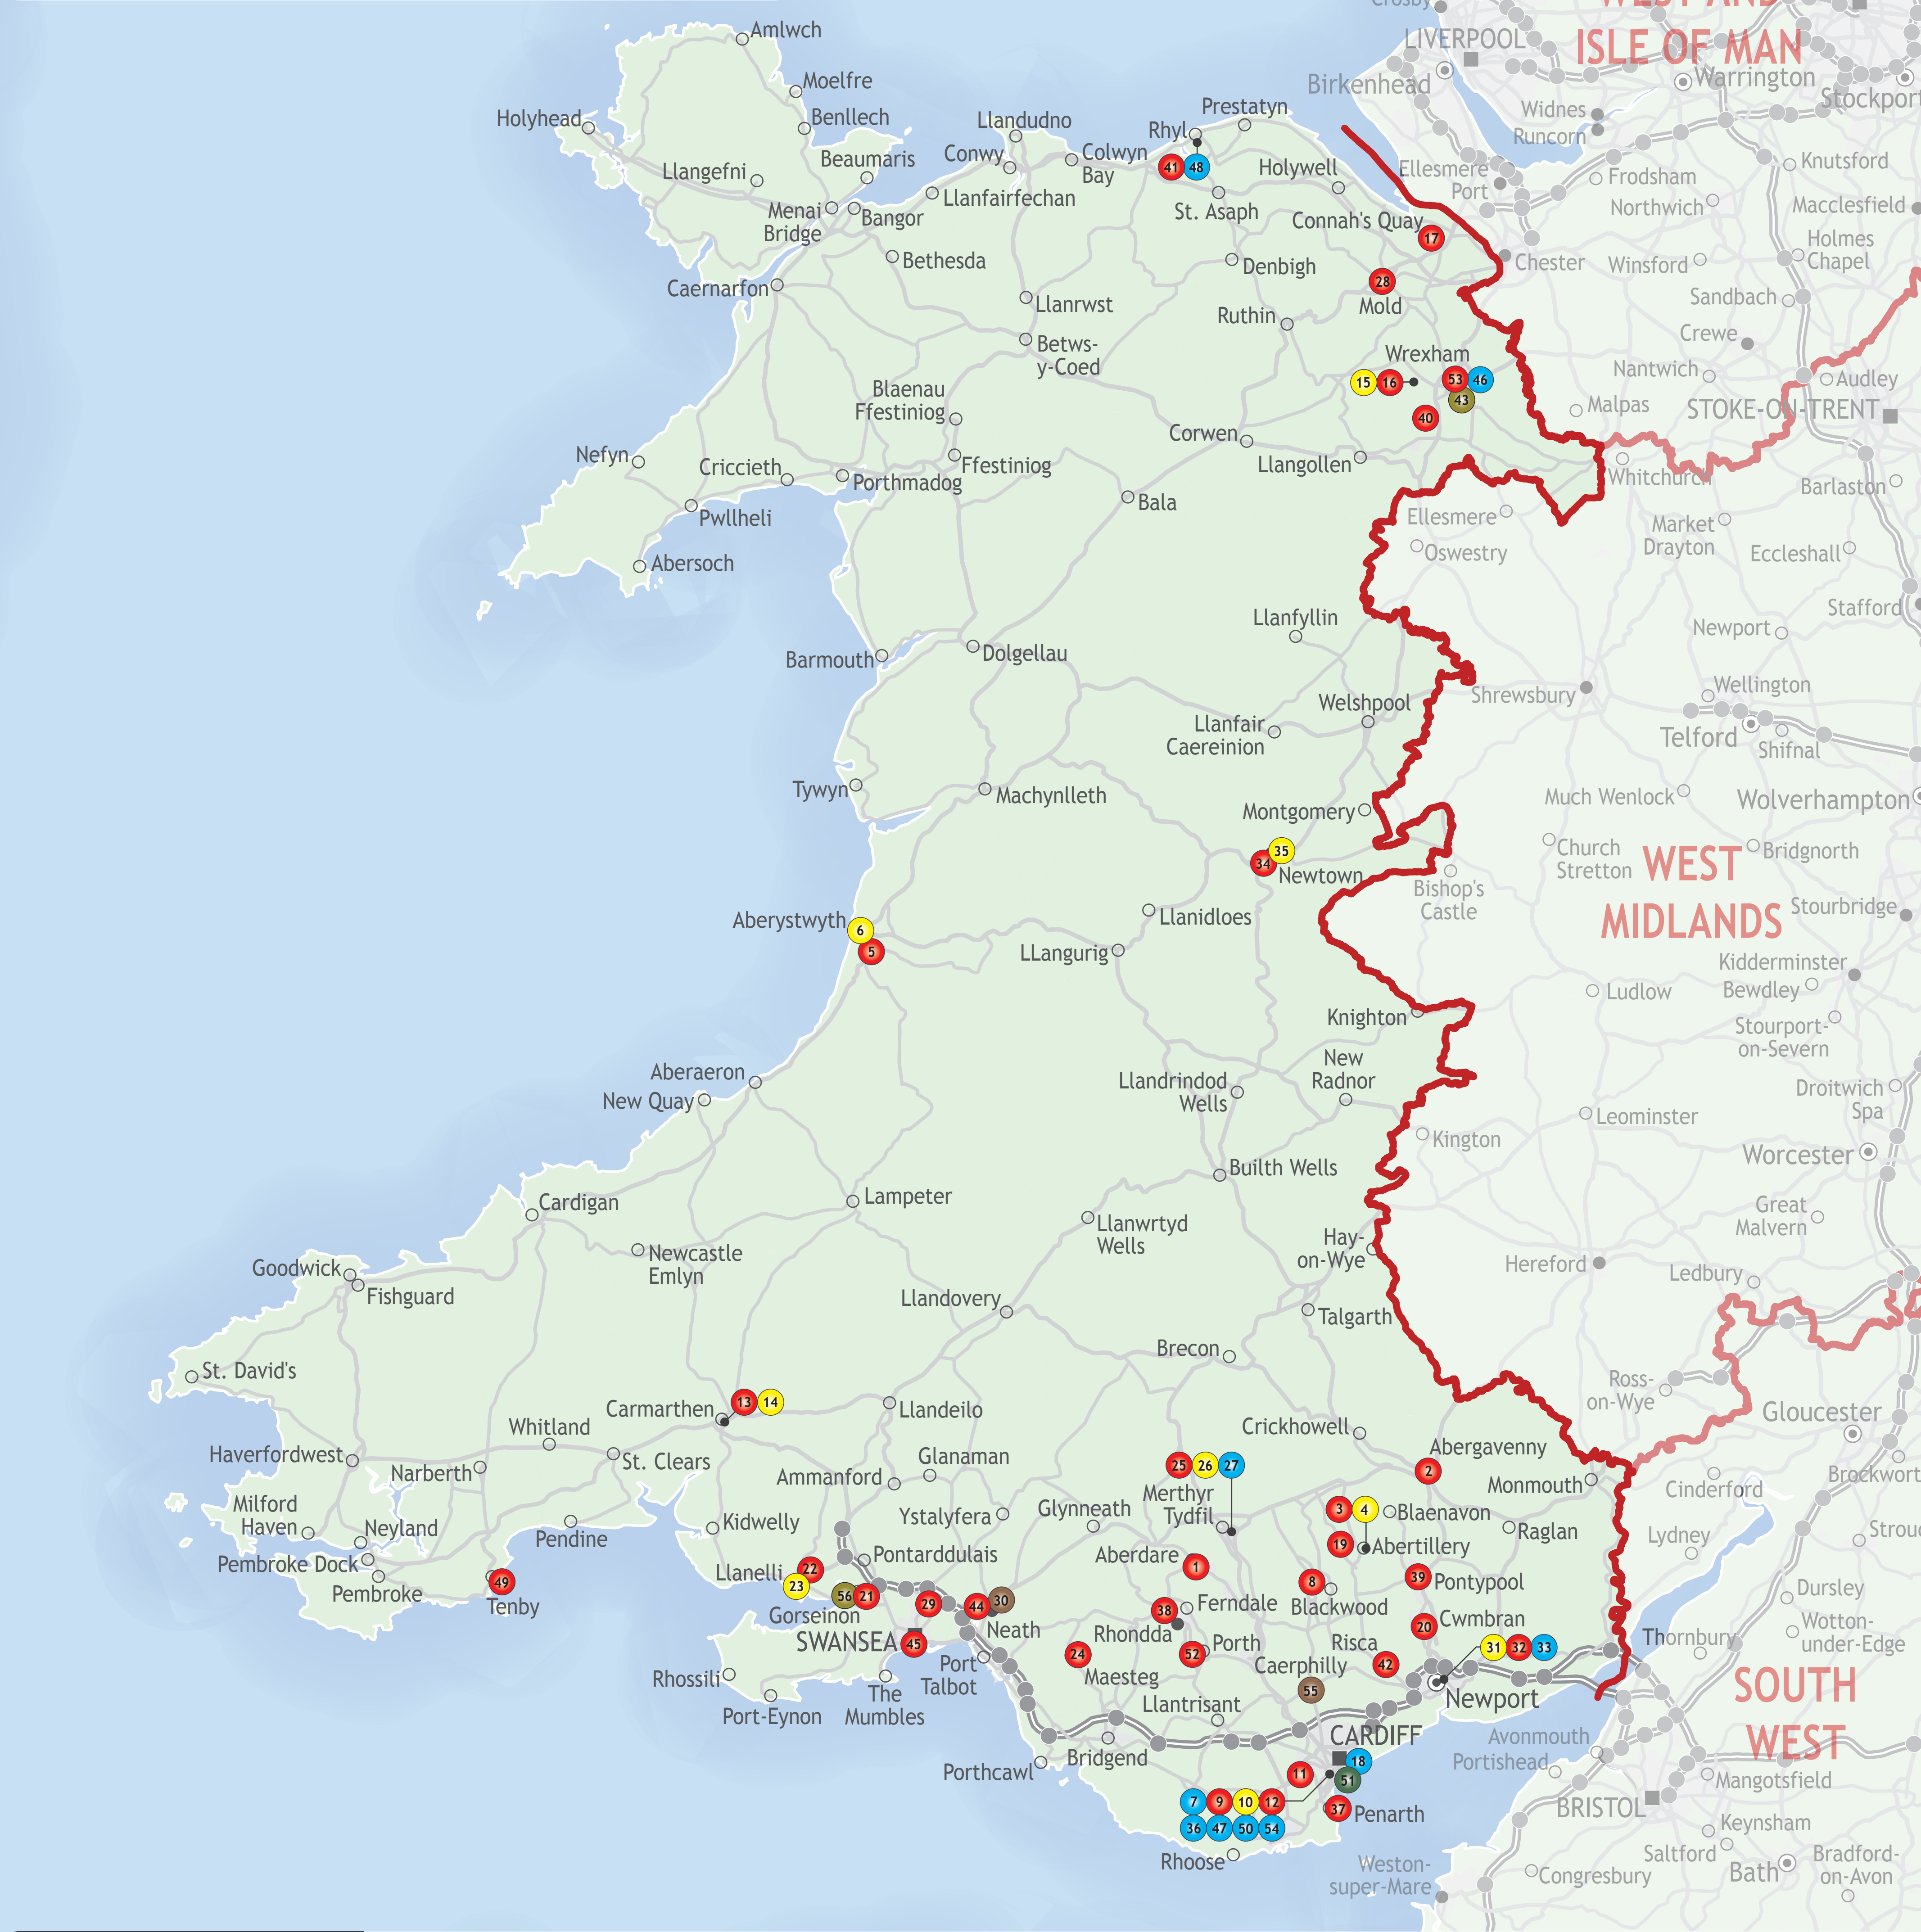

Wales

Wales Index

- Charity Shop
- 4 Abertillery Corps Charity Shop
- 6 Aberystwyth Corps Charity Shop
- 10 Cardiff Canton Corps Charity Shop
- 14 Carmarthen Corps Charity Shop
- 15 Coedpoeth Charity Shop (Wrexham)
- 23 Llanelli Corps Charity Shop
- 26 Merthyr Tydfil Corps Charity Shop
- 31 Newport Charity Shop
- 35 Newtown Corps Charity Shop
- Corps
- 1 Aberdare Corps
- 2 Abergavenny Corps
- 3 Abertillery Corps
- 5 Aberystwyth Corps
- 8 Bargoed Corps
- 9 Cardiff Canton Corps
- 11 Cardiff Ely Corps

- 12 Cardiff Grangetown Corps
- 13 Carmarthen Corps
- 16 Coedpoeth Corps (Wrexham)
- 17 Connah's Quay Corps (Deeside)
- 19 Tenby Corps
- 20 Cwmbran Corps
- 21 Gorseinon Corps (Swansea)
- 22 Llanelli Corps
- 24 Maesteg Corps
- 25 Merthyr Tydfil Corps
- 28 Mold Outreach Centre and Charity Shop
- 29 Morriston Corps (Swansea)
- 32 Newport Citadel Corps
- 34 Newtown Corps
- 37 Penarth Corps
- 38 Pentre Corps
- 39 Pontypool Corps
- 40 Rhosllanerchrugog Corps (Wrexham)

- 41 Rhyl Corps and Charity Shop
- 42 Risca Corps (Newport)
- 44 Skewen Corps (Neath)
- 45 Swansea Corps
- 49 Tenby Corps
- 52 Williamstown Corps (Tonypandy)
- 53 Wrexham Corps
- DHQ
- 51 Wales DHQ (Cardiff)
- Fresh Expression
- 30 Neath Fresh Expression and Core Recovery Church
- 55 Caerphilly
- Homelessness
- 7 Age Assessment House (Cardiff)

Icons indicate who leads the work at the site, e.g. If Salvation Army Homes leads the project, the icon will be blue, or a coffee shop run by a corps will match the corps icon colour.

Map by Lovell Johns Ltd.
Updated 5 November 2024