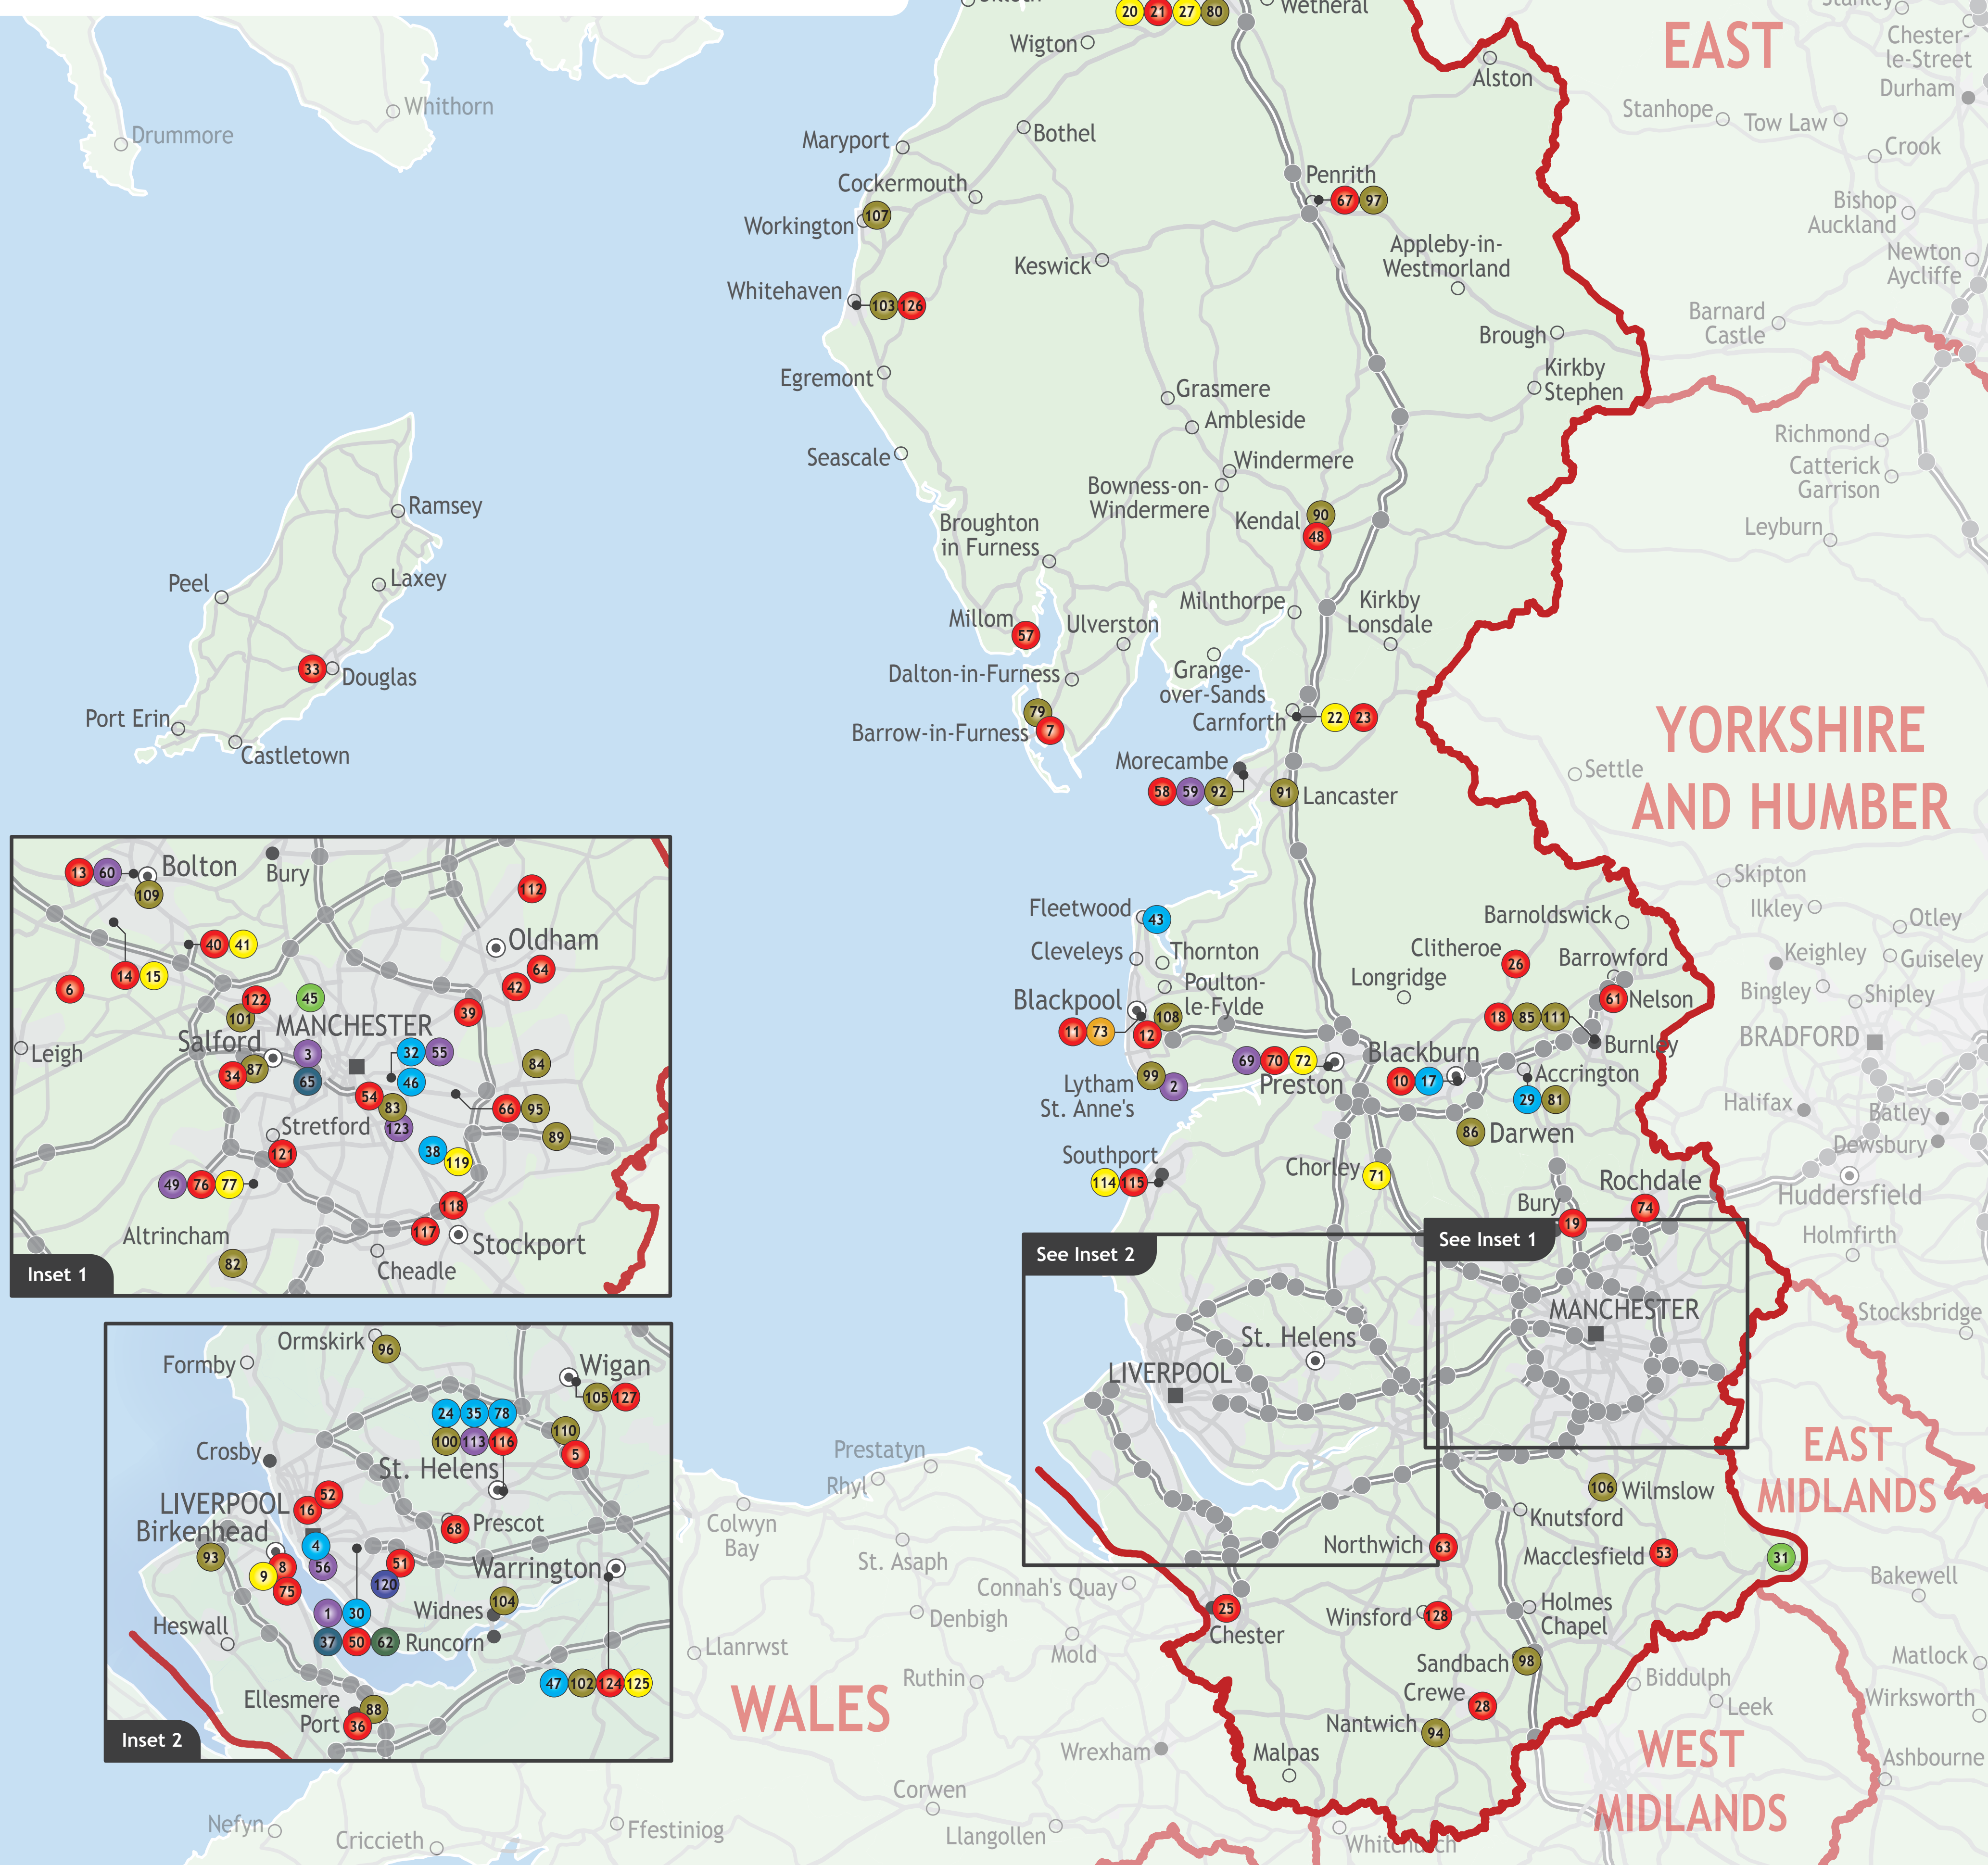

# North West and Isle of Man

Icons indicate who leads the work at the site, e.g. If Salvation Army Homes runs the site but Homelessness Services leads the project, the icon will be blue, or a coffee shop run by a corps will match the corps icon colour.  
Map by Lovell Johns Ltd.  
Updated 5 November 2024