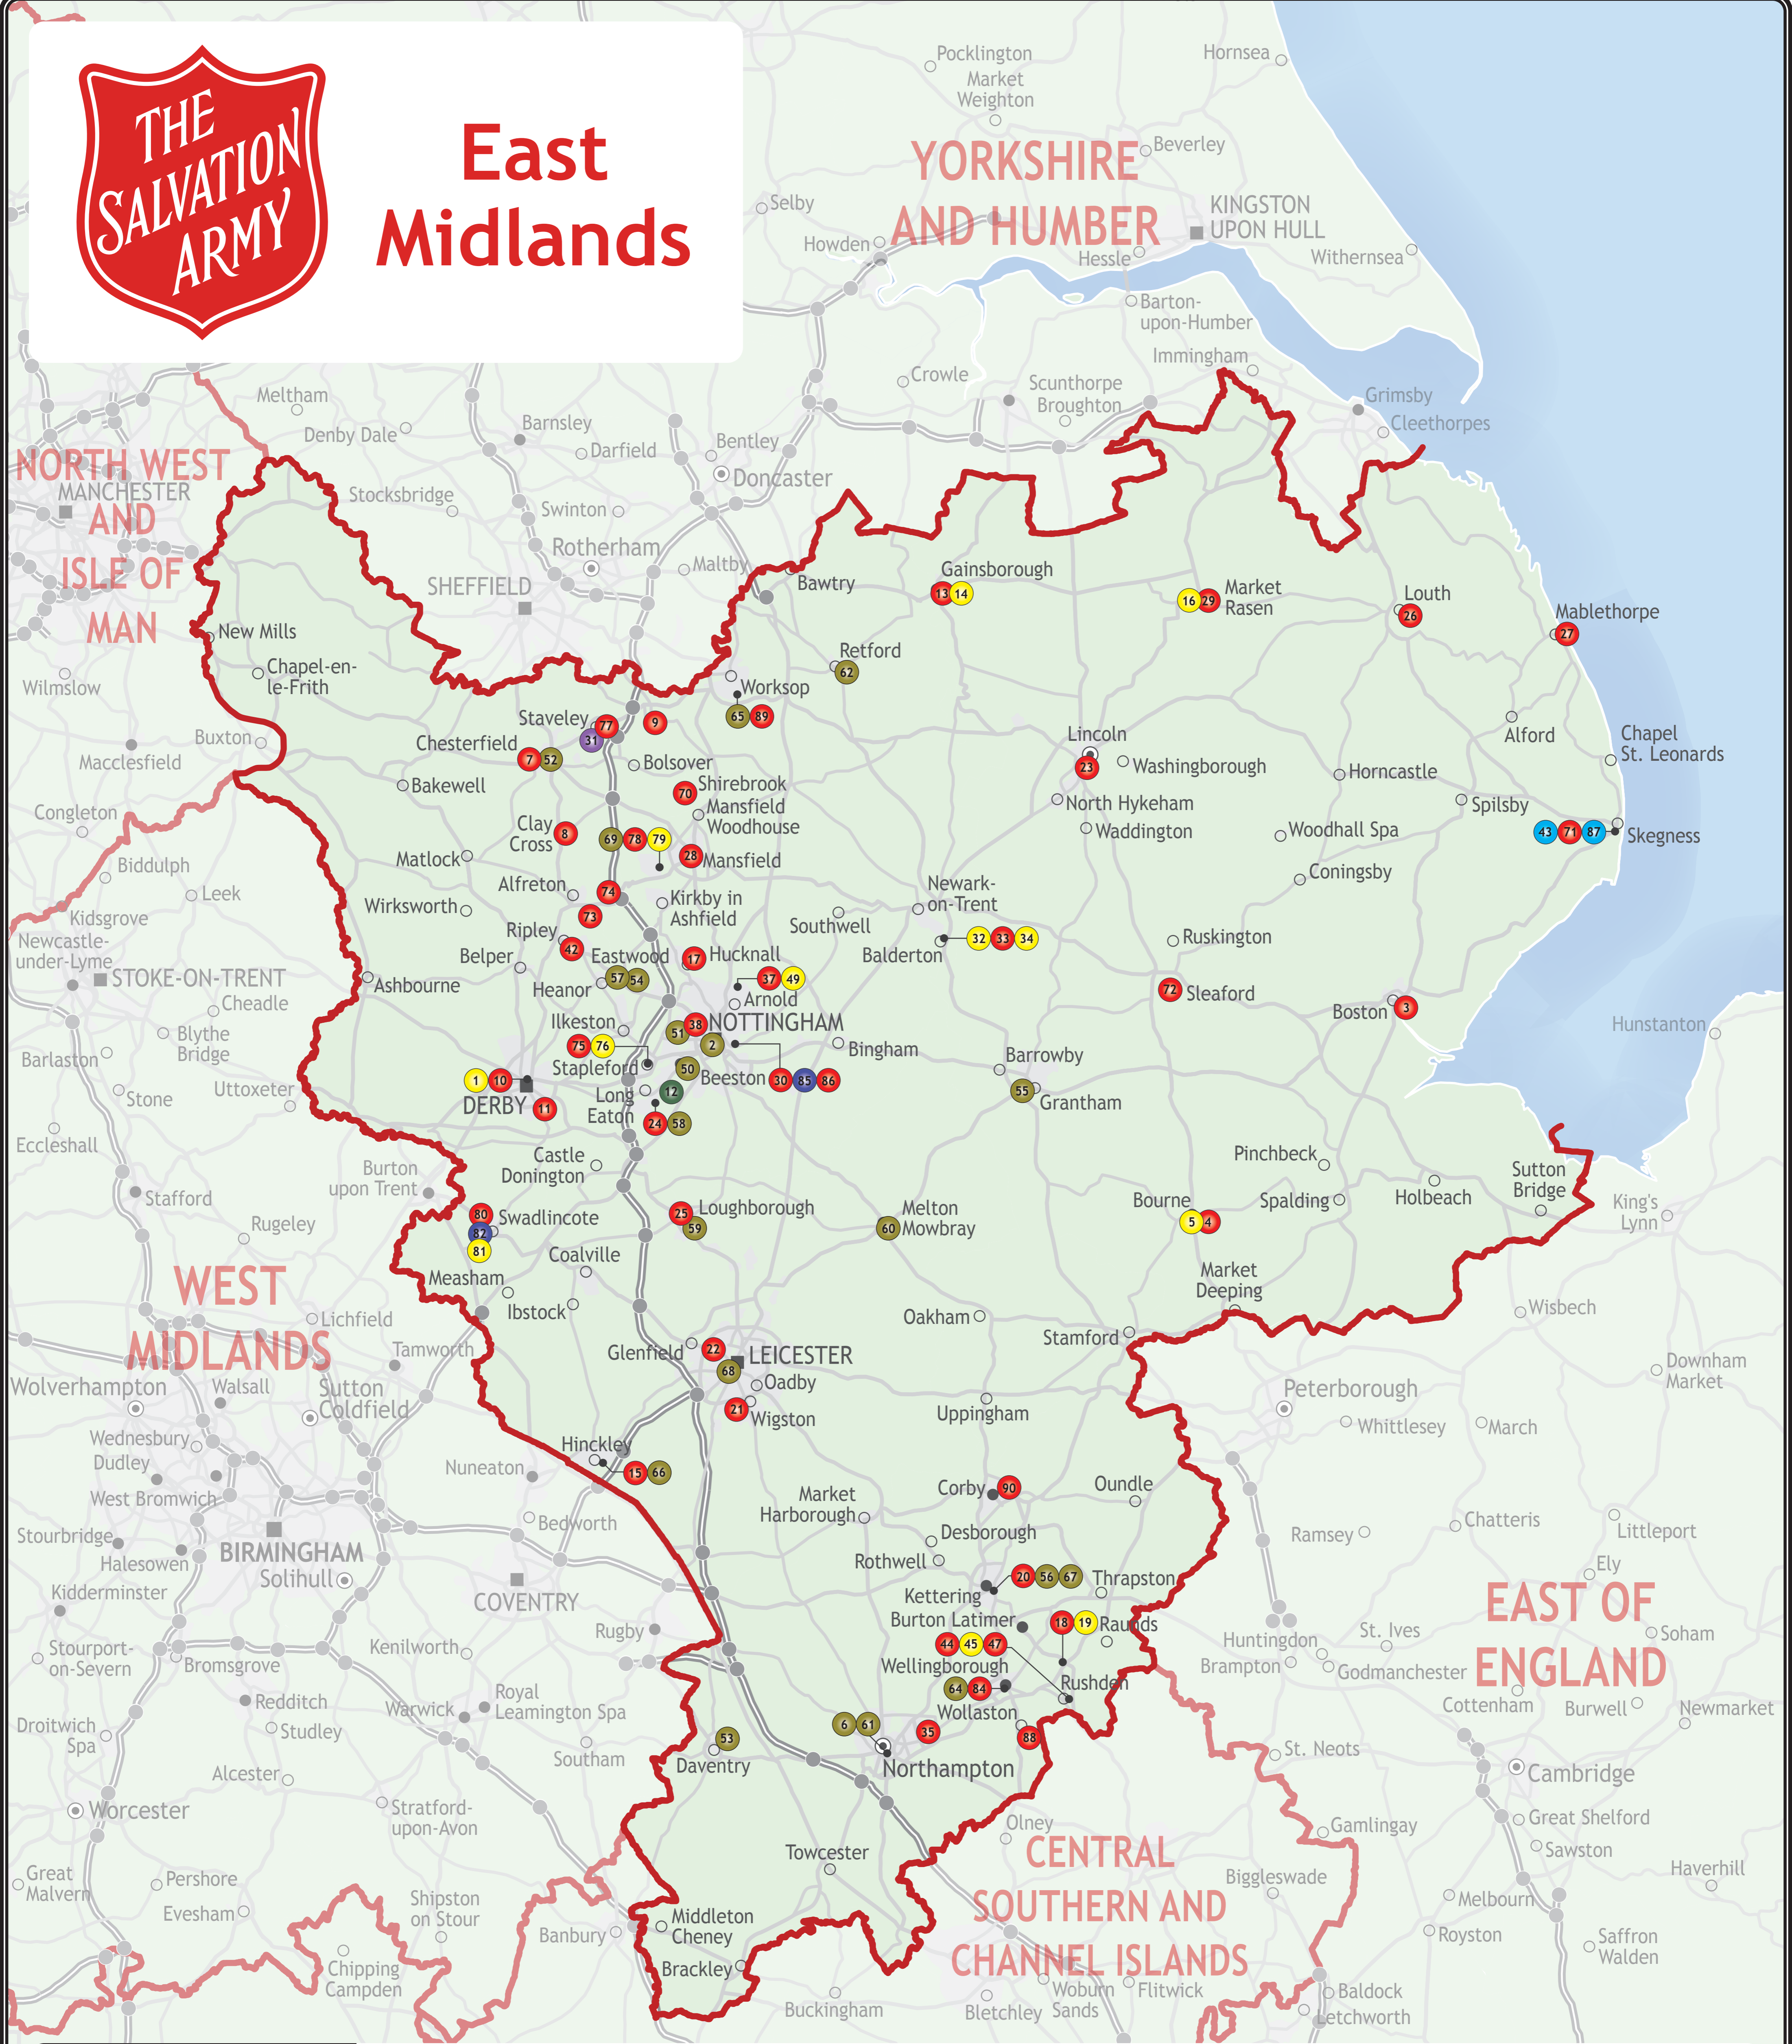

East Midlands

East Midlands Index

Charity Shop

- 1 Derby Corps Charity Shop
- 5 Bourne Corps Charity Shop
- 14 Gainsborough Corps Charity Shop
- 16 Market Rasen Charity Shop
- 19 Irthlingborough Corps Charity Shop (Wellingborough)
- 32 Newark Charity Shop
- 34 Newark Corps Charity Shop
- 45 Rushden Corps Charity Shop
- 49 Sally's Charity Shop - Arnold Corps (Nottingham)
- 76 Stapleford Corps Charity Shop
- 79 Sutton-in-Ashfield Corps Charity Shop
- 82 Swadlinecote Corps Charity Shop

- 9 Clowne Corps
- 10 Derby Central Corps
- 11 Derby South Corps
- 13 Gainsborough Corps
- 15 Hinckley Corps
- 17 Hucknall Corps
- 18 Irthlingborough Corps
- 20 Kettering Corps
- 21 Leicester South Corps
- 22 Leicester West Corps
- 23 Lincoln Corps
- 24 Long Eaton Corps
- 25 Loughborough Corps
- 26 Louth Corps
- 27 Mablethorpe Corps
- 28 Mansfield Corps
- 29 Market Rasen Corps and Charity Shop
- 30 Nottingham Meadows Corps
- 33 Newark Corps
- 35 Northampton Corps
- 37 Nottingham Arnold Corps
- 38 Nottingham Aspley Corps
- 42 Ripley Corps
- 44 Rushden Corps
- 47 Rushden Corps Community Hall and Café

Icons indicate who leads the work at the site, e.g. If Salvation Army Homes runs the site but Homelessness Services leads the project, the icon will be blue, or a coffee shop run by a corps will match the corps icon colour.

Map by Lovell Johns Ltd.

Updated 5 November 2024