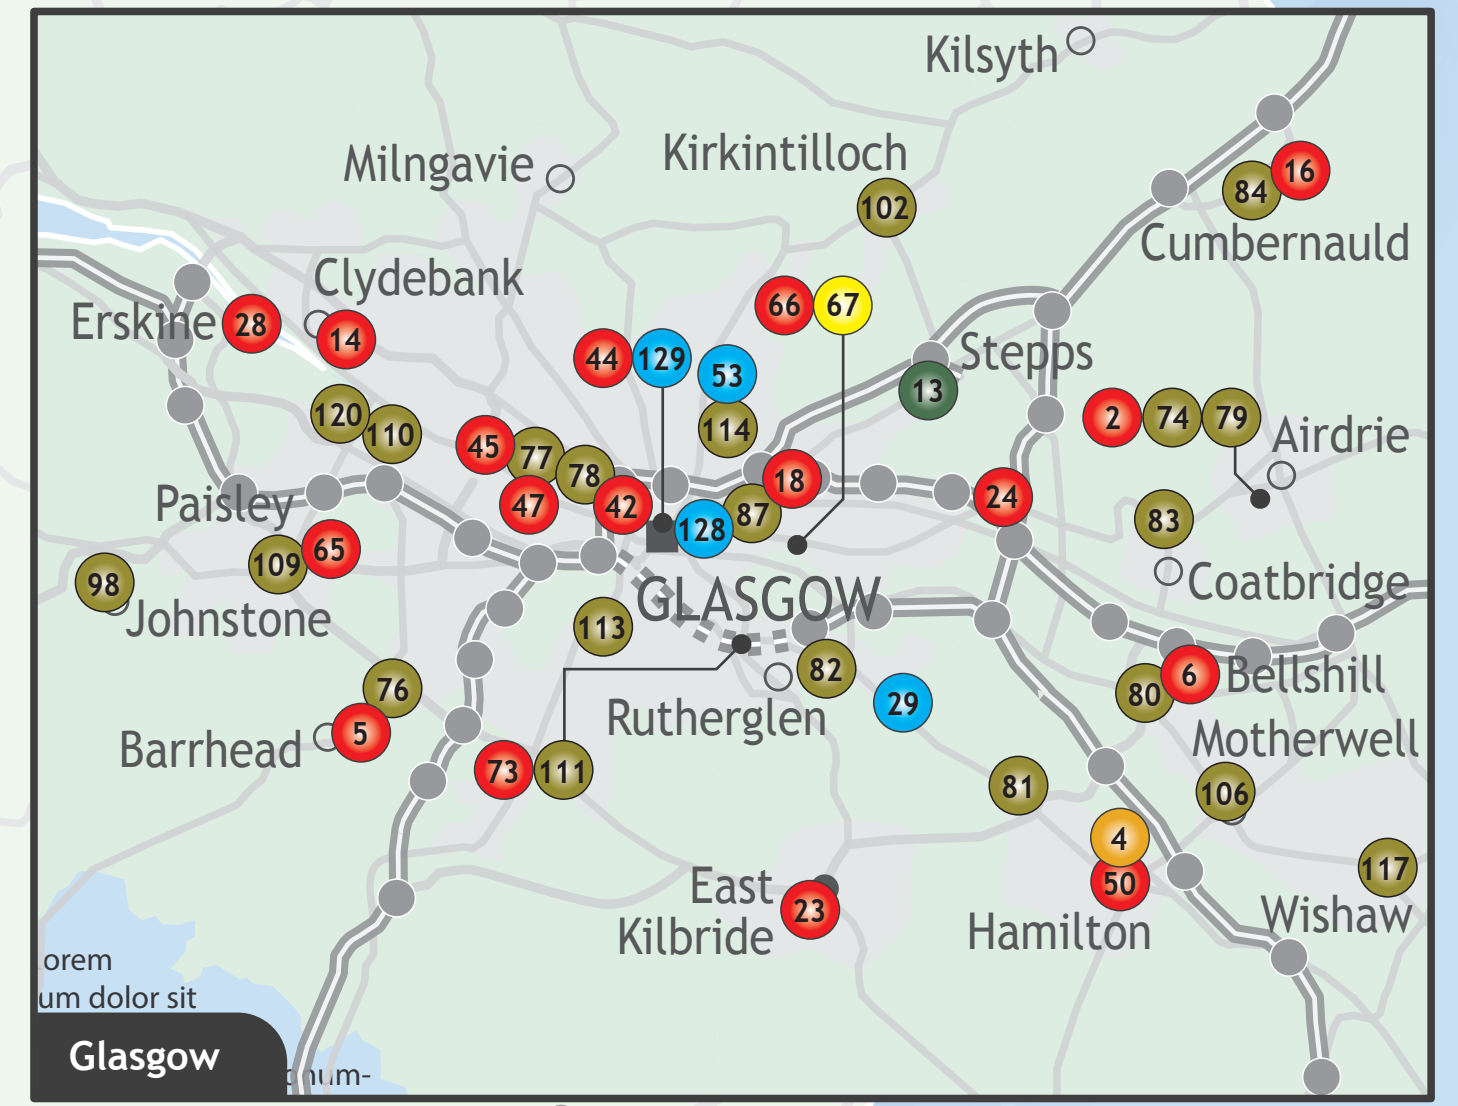

See Inset
EDINBURGH

See Inset
GLASGOW