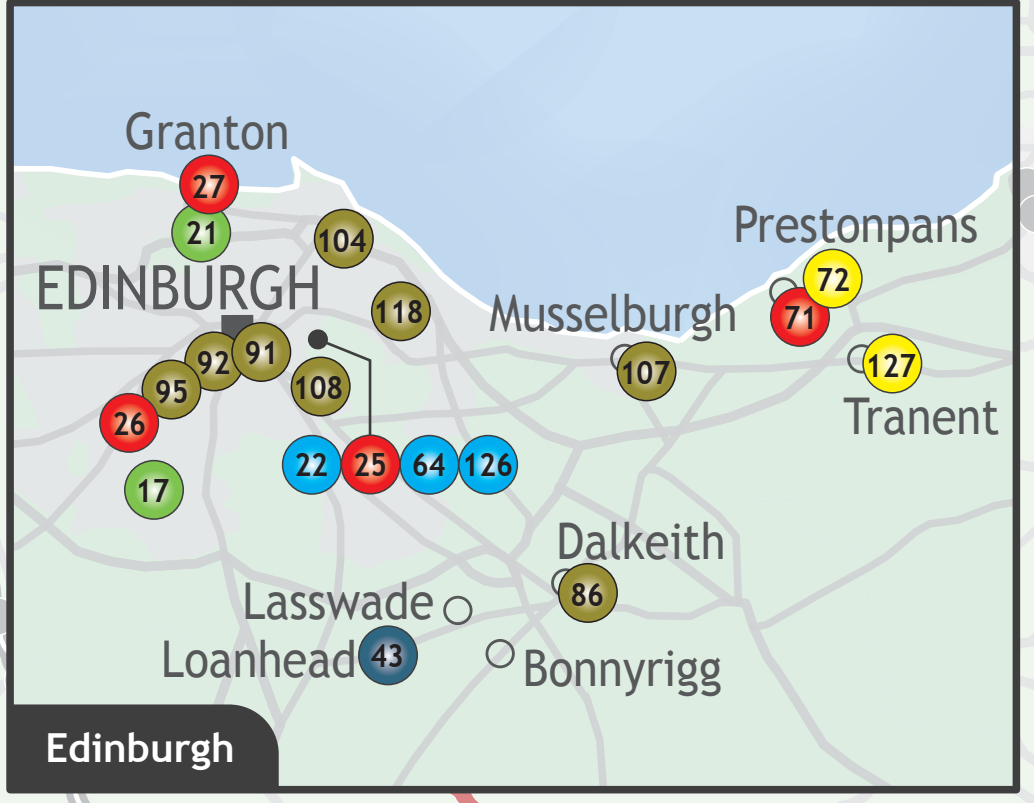

Central and Southern Scotland Index