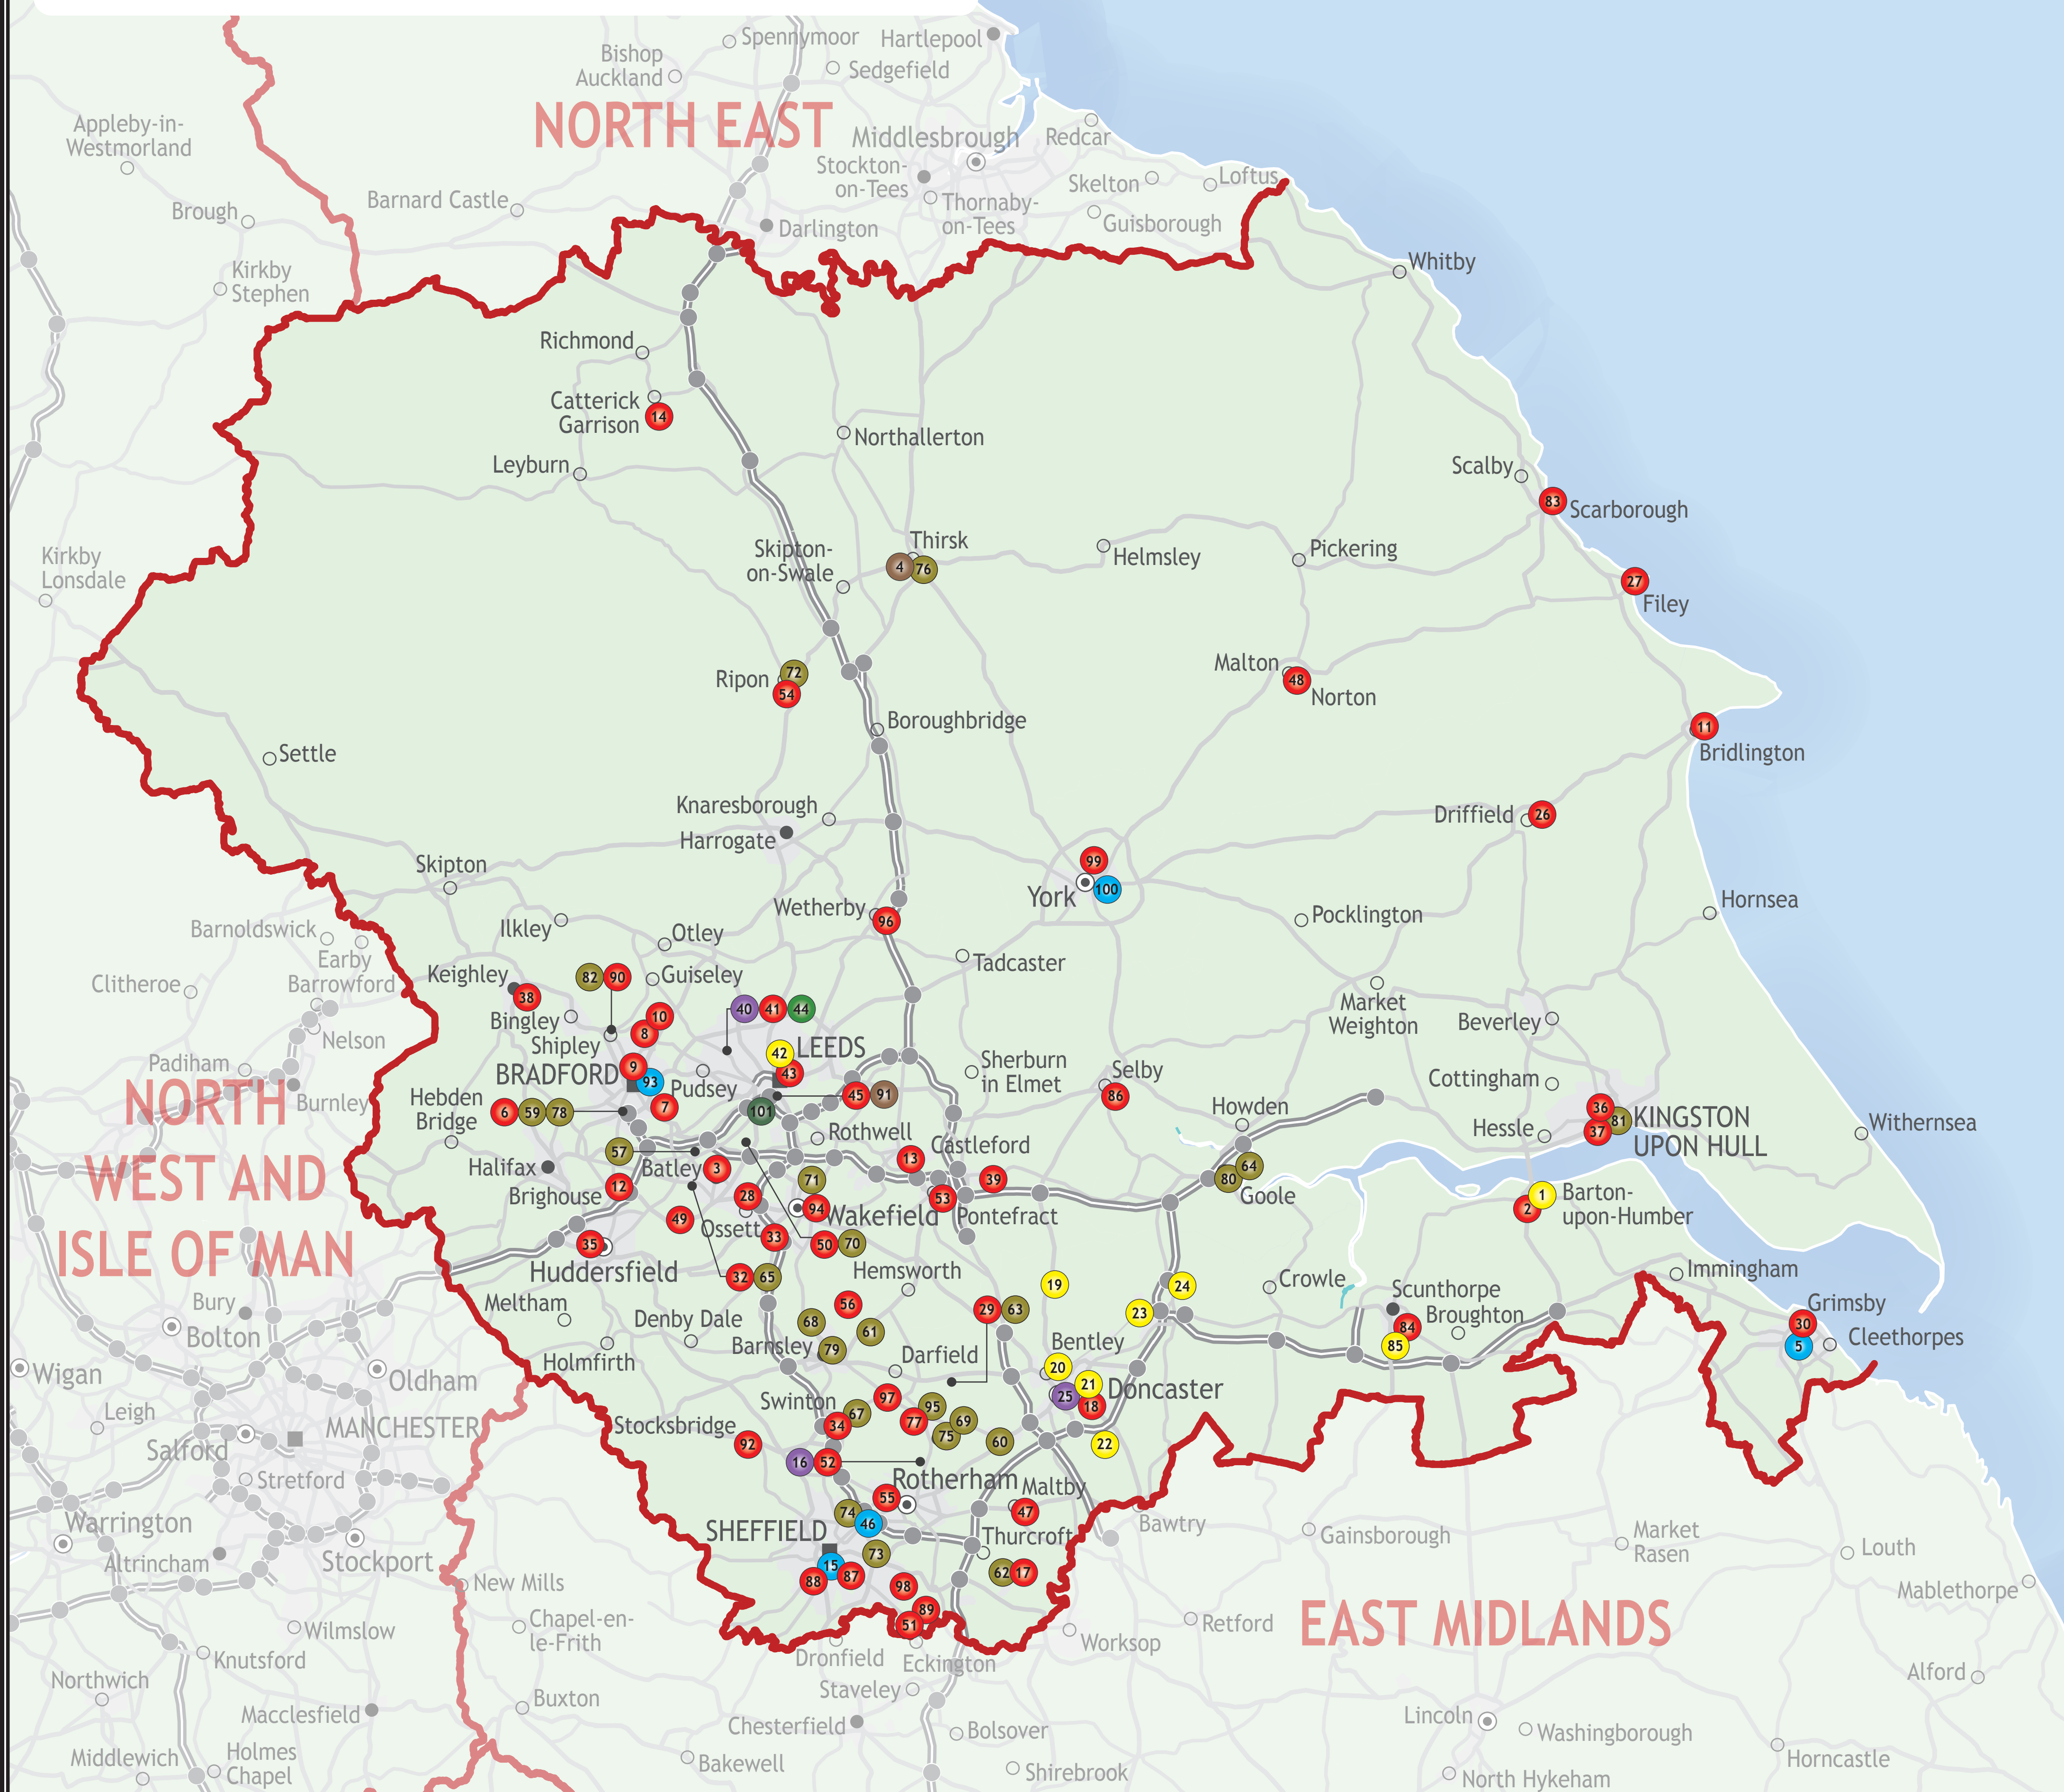

# Yorkshire and Humber

## Yorkshire and Humber Index

### Corps

- 2 Barton-upon-Humber Corps
- 3 Batley Corps
- 6 Bradford Citadel Corps
- 7 Bradford Holmewood Corps
- 8 Bradford Idle Corps
- 9 Bradford Orchard Corps
- 10 Bradford Schools Project
- 11 Bridlington Corps
- 12 Brighouse Corps
- 13 Castleford Corps
- 14 Catterick
- 17 Dinnington Corps (Sheffield)
- 18 Doncaster Corps
- 26 Driffield Corps
- 27 Filey Corps
- 28 Gawthorpe Corps (Ossett)
- 29 Goldthorpe Corps (Rotherham)
- 30 Grimsby Corps
- 32 Heckmondwike Corps
- 33 Horbury Corps (Wakefield)

Map by Lovell Johns Ltd.

Updated 18 July 2024