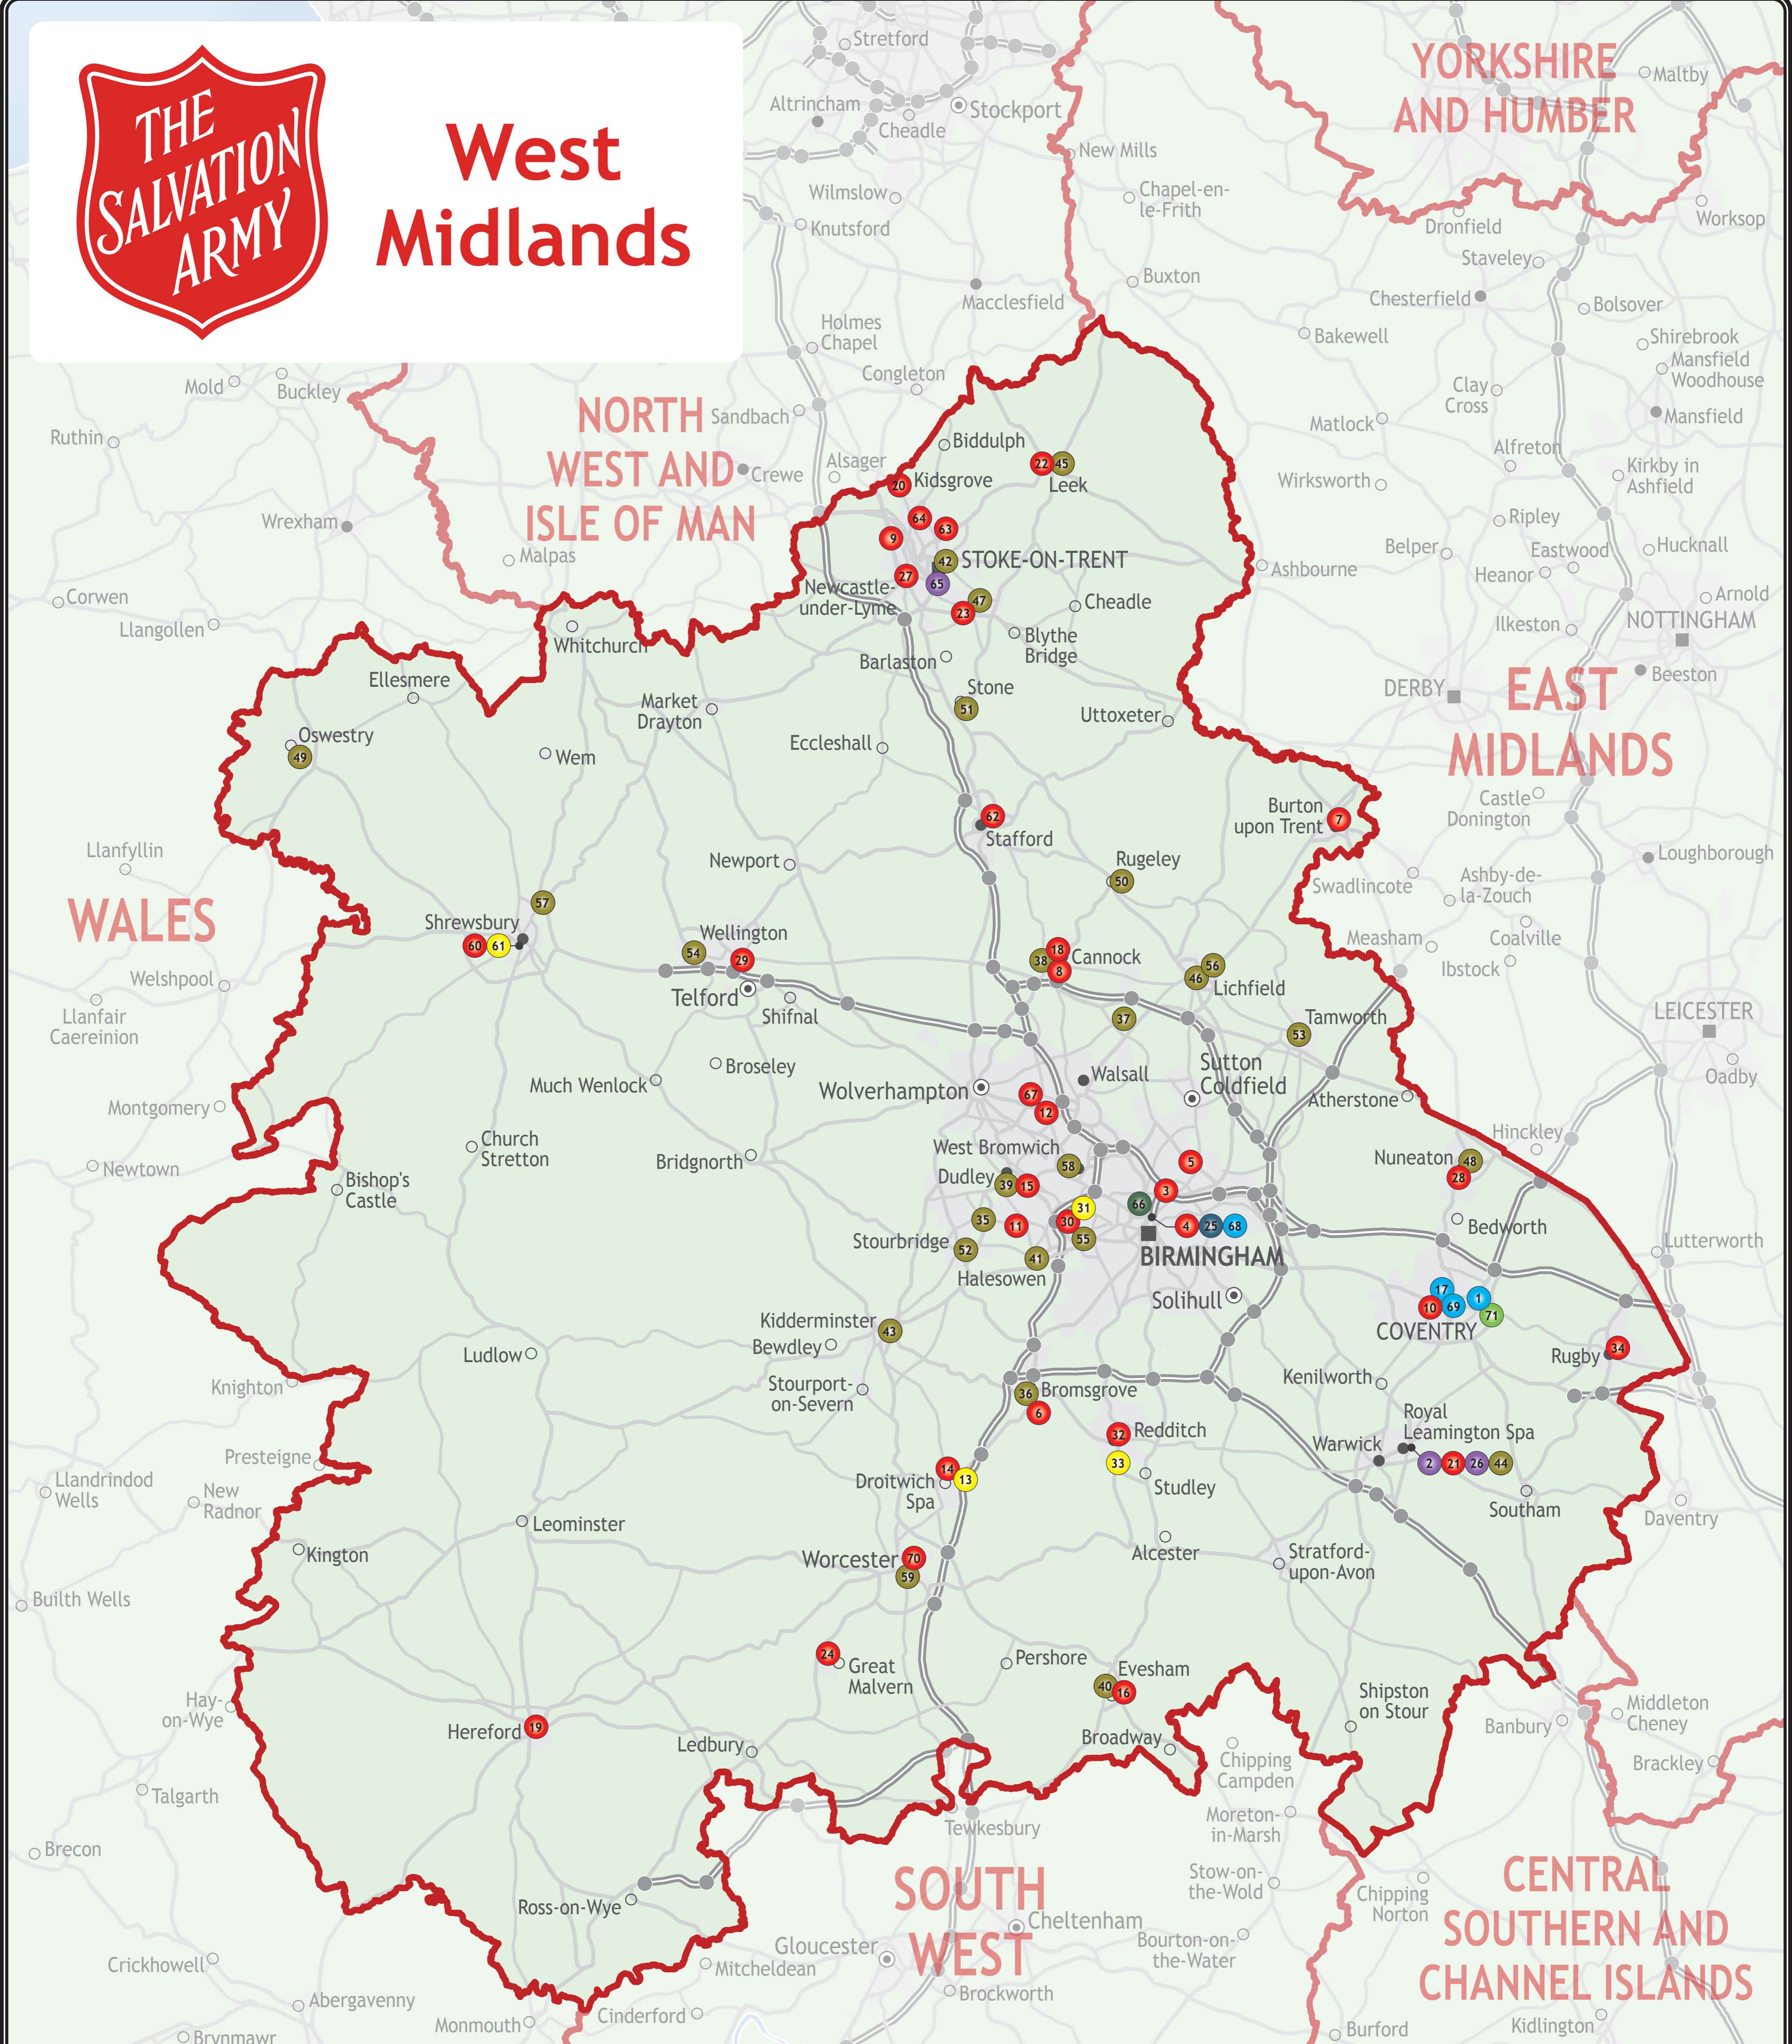

West Midlands

West Midlands Index

- Charity Shop
- 13 Droitwich Corps Charity Shop
- 31 Oldbury Corps Charity Shop
- 33 Redditch Corps Charity Shop and Community Centre
- 61 Shrewsbury Corps Charity Shop
- Corps
- 3 Birmingham Aston Corps
- 4 Birmingham Citadel Corps
- 5 Birmingham Erdington Corps
- 6 Bromsgrove Corps
- 7 Burton upon Trent Corps
- 8 Cannock Corps
- 9 Chesterton Corps (Newcastle-under-Lyme)
- 10 Coventry City Corps
- 11 Cradley Heath Corps
- 12 Darlaston Corps (Wednesbury)
- 14 Droitwich Spa Corps
- 15 Dudley Corps
- 16 Evesham Corps
- 18 Hednesford Corps (Cannock)
- 19 Hereford Corps
- 20 Kidsgrove Corps
- 21 Leamington Spa Corps
- 22 Leek Corps
- 23 Longton Corps (Stoke-on-Trent)
- 24 Malvern Corps
- 27 Newcastle-under-Lyme Corps
- 28 Nuneaton Corps
- 29 Oakengates Corps (Telford)
- 30 Oldbury Corps
- 32 Redditch Corps
- 34 Rugby Corps
- 36 Shrewsbury Corps
- 60 Stafford Corps
- 62 Stoke-on-Trent Corps
- 64 Tunstall Corps
- 67 Willenhall Corps
- 70 Worcester Corps
- DHQ
- 66 West Midlands DHQ (Birmingham)
- Homelessness
- 1 Axholme House (Wyken, Coventry)
- 17 Harnall Lifehouse (Coventry)
- 68 William Booth Centre (Birmingham)
- 69 Coventry Salvation Army Outreach Service
- Office
- 25 MSVCC Snowhill (Birmingham)
- Older People
- 71 Youell Court (Coventry)
- Salvation Army Homes
- 2 Binswood Lodge (Leamington Spa)
- 26 Newbold Lodge (Leamington Spa)
- 65 Vale Street Centre (Stoke-on-Trent)
- SATCoL Charity Shop
- 35 SATCoL Charity Shop Brierty Hill
- 36 SATCoL Charity Shop Bromsgrove
- 37 SATCoL Charity Shop Brownhills
- 38 SATCoL Charity Shop Cannock
- 39 SATCoL Charity Shop Dudley
- 40 SATCoL Charity Shop Evesham
- 41 SATCoL Charity Shop Halesowen
- 42 SATCoL Charity Shop Hanley
- 43 SATCoL Charity Shop Kidderminster
- 44 SATCoL Charity Shop Leamington Spa
- 45 SATCoL Charity Shop Leek
- 46 SATCoL Charity Shop Lichfield
- 47 SATCoL Charity Shop Longton
- 48 SATCoL Charity Shop Nuneaton
- 49 SATCoL Charity Shop Oswestry
- 50 SATCoL Charity Shop Rugeley
- 51 SATCoL Charity Shop Stone
- 52 SATCoL Charity Shop Stourbridge
- 53 SATCoL Charity Shop Tamworth
- 54 SATCoL Charity Shop Wellington
- 55 SATCoL Donation Centre Hagley Road Birmingham
- 56 SATCoL Donation Centre Lichfield
- 57 SATCoL Donation Centre Shrewsbury
- 58 SATCoL Donation Centre West Bromwich
- 59 SATCoL Donation Centre Worcester

Icons indicate who leads the work at the site, e.g. If Salvation Army Homes runs the site but Homelessness Services leads the project, the icon will be blue, or a coffee shop run by a corps will match the corps icon colour.

Map by Lovell Johns Ltd.
Updated 18 July 2024