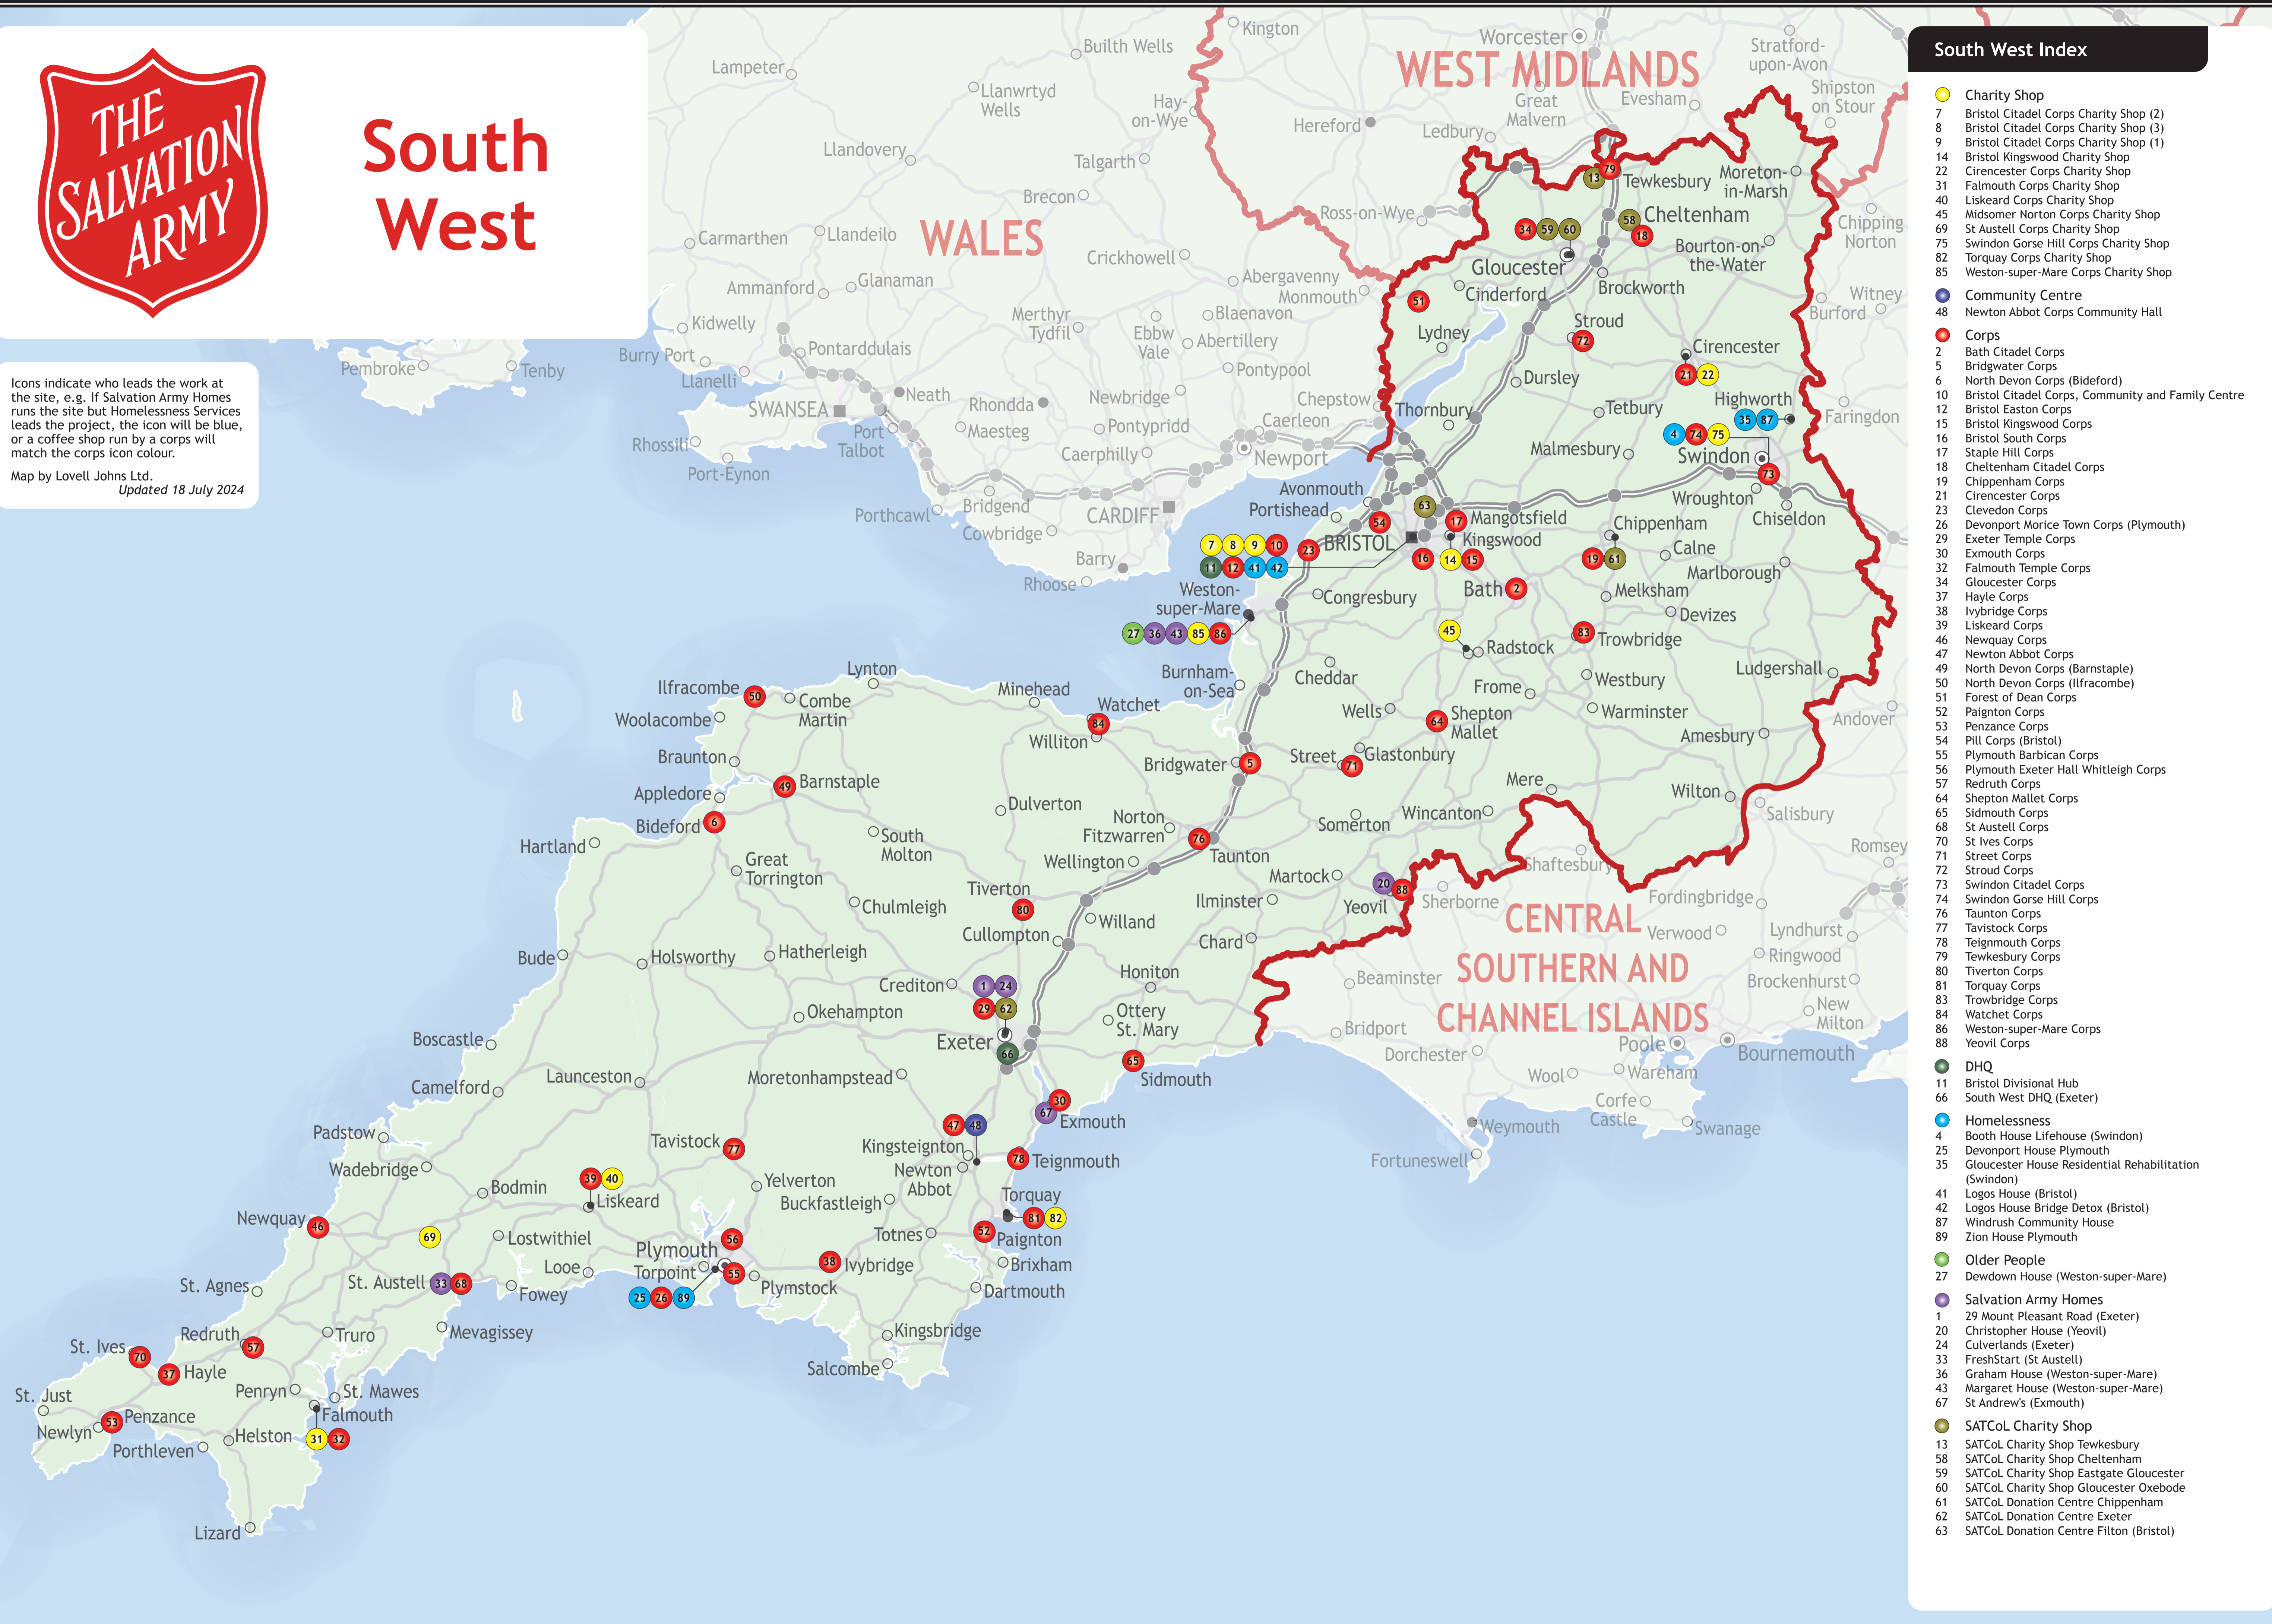

South West

Icons indicate who leads the work at the site, e.g. If Salvation Army Homes runs the site but Homelessness Services leads the project, the icon will be blue, or a coffee shop run by a corps will match the corps icon colour.

Map by Lovell Johns Ltd.
Updated 18 July 2024