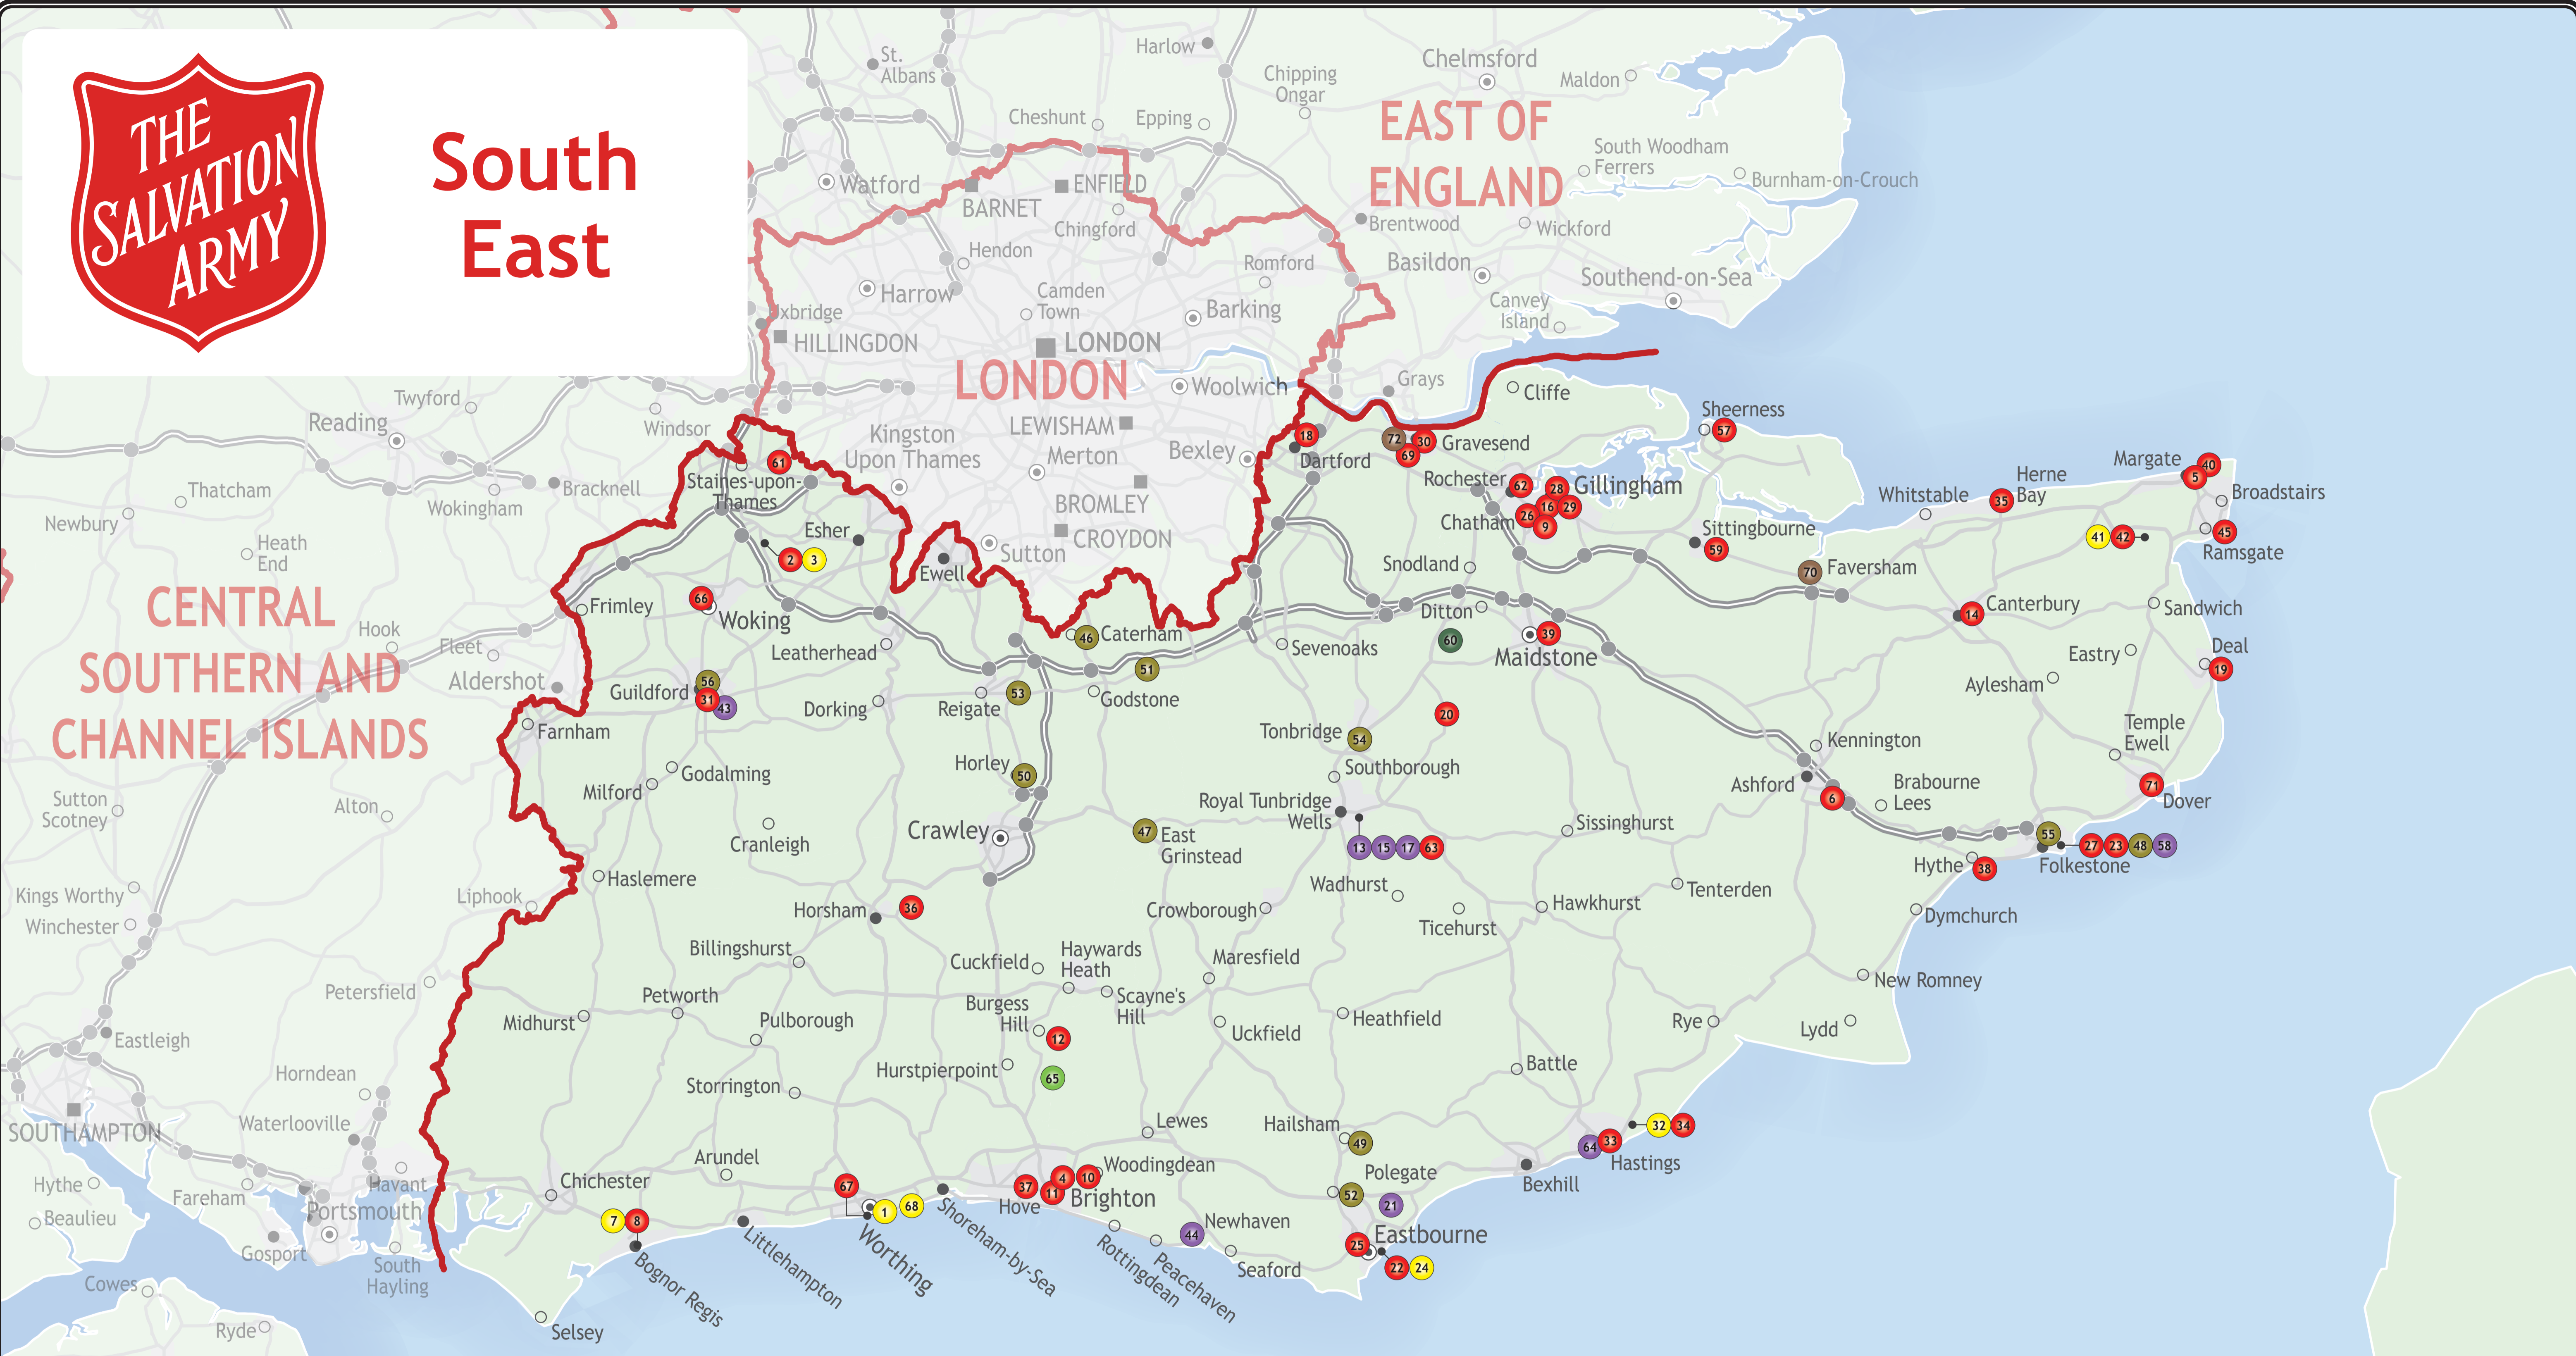

South East

EAST OF ENGLAND

LONDON

CENTRAL SOUTHERN AND CHANNEL ISLANDS

South East Index

- Charity Shop
- 1 Worthing Corps Charity Shop
- 3 Addlestone Corps Charity Shop
- 7 Bognor Regis Charity Shop
- 24 Eastbourne Citadel Corps Charity Shop
- 32 Hastings Temple Charity Shop
- 41 Minster Charity Shop (Ramsgate)
- 68 Worthing Corps Charity Shop (Lancing)
- Corps
- 2 Addlestone Corps
- 4 Brighton Café and Community Shop
- 5 Margate Armáda Spásy Corps
- 6 Ashford Corps
- 8 Bognor Regis Corps and Community Centre
- 9 Caterham Corps
- 10 Brighton Bevendean Corps
- 11 Brighton Congress Hall Corps
- 12 Burgess Hill Corps
- 14 Canterbury Corps
- 16 Chatham Corps
- 18 Dartford Corps
- 19 Deal Corps
- 20 East Peckham Corps (Tonbridge)
- 22 Eastbourne Citadel Corps
- 23 Folkestone Armáda Spásy
- 25 Eastbourne Old Town Corps
- 26 Chatham Armáda Spásy
- 27 Folkestone Corps
- 28 Gillingham Corps
- 29 Gillingham Early Years
- 30 Gravesend Corps
- 31 Guildford Corps
- 33 Hastings Citadel Corps
- 34 Hastings Temple Corps
- 35 Herne Bay Corps
- 36 Horsham Corps
- 37 Hove Corps and Charity Shop
- 38 Hythe Corps
- 39 Maidstone Corps
- 40 Margate Corps
- 42 Minster Corps (Ramsgate)
- 45 Ramsgate Corps
- 57 Sheerness Corps
- 59 Sittingbourne Corps
- 61 Staines Corps
- 62 Strood Corps
- 63 Tunbridge Wells Corps
- 66 Woking Corps
- 67 Worthing Corps and Community Centre
- 69 Gravesend Armáda Spásy
- 71 Dover Armáda Spásy
- DHQ
- 60 South East DHQ (West Malling)
- Fresh Expression
- 70 Faversham Fresh Expression
- 72 Ebbsfleet Fresh Expression
- Older People
- 65 Villa Adastra (Brighton)
- Salvation Army Homes
- 13 Calverley Hill (Tunbridge Wells)
- 15 Charles Court (Tunbridge Wells)
- 17 Coles Court (Tunbridge Wells)
- 21 East Sussex Young Parents Service (Eastbourne)
- 43 Mulberry House (Guildford)
- 44 Newhaven Foyer St Andrews Court
- 58 Shepherd House (Folkestone)
- 64 Turner House (St Leonards-on-Sea)
- SATCoL Charity Shop
- 46 SATCoL Charity Shop Caterham
- 47 SATCoL Charity Shop East Grinstead
- 48 SATCoL Charity Shop Folkestone
- 49 SATCoL Charity Shop Hailsham
- 50 SATCoL Charity Shop Horley
- 51 SATCoL Charity Shop Oxted
- 52 SATCoL Charity Shop Polegate The Square
- 53 SATCoL Charity Shop Redhill
- 54 SATCoL Charity Shop Tonbridge
- 55 SATCoL Donation Centre Folkestone
- 56 SATCoL Donation Centre Guildford

Icons indicate who leads the work at the site, e.g. If Salvation Army Homes runs the site but Homelessness Services leads the project, the icon will be blue, or a coffee shop run by a corps will match the corps icon colour.
Map by Lovell Johns Ltd.

Updated 18 July 2024