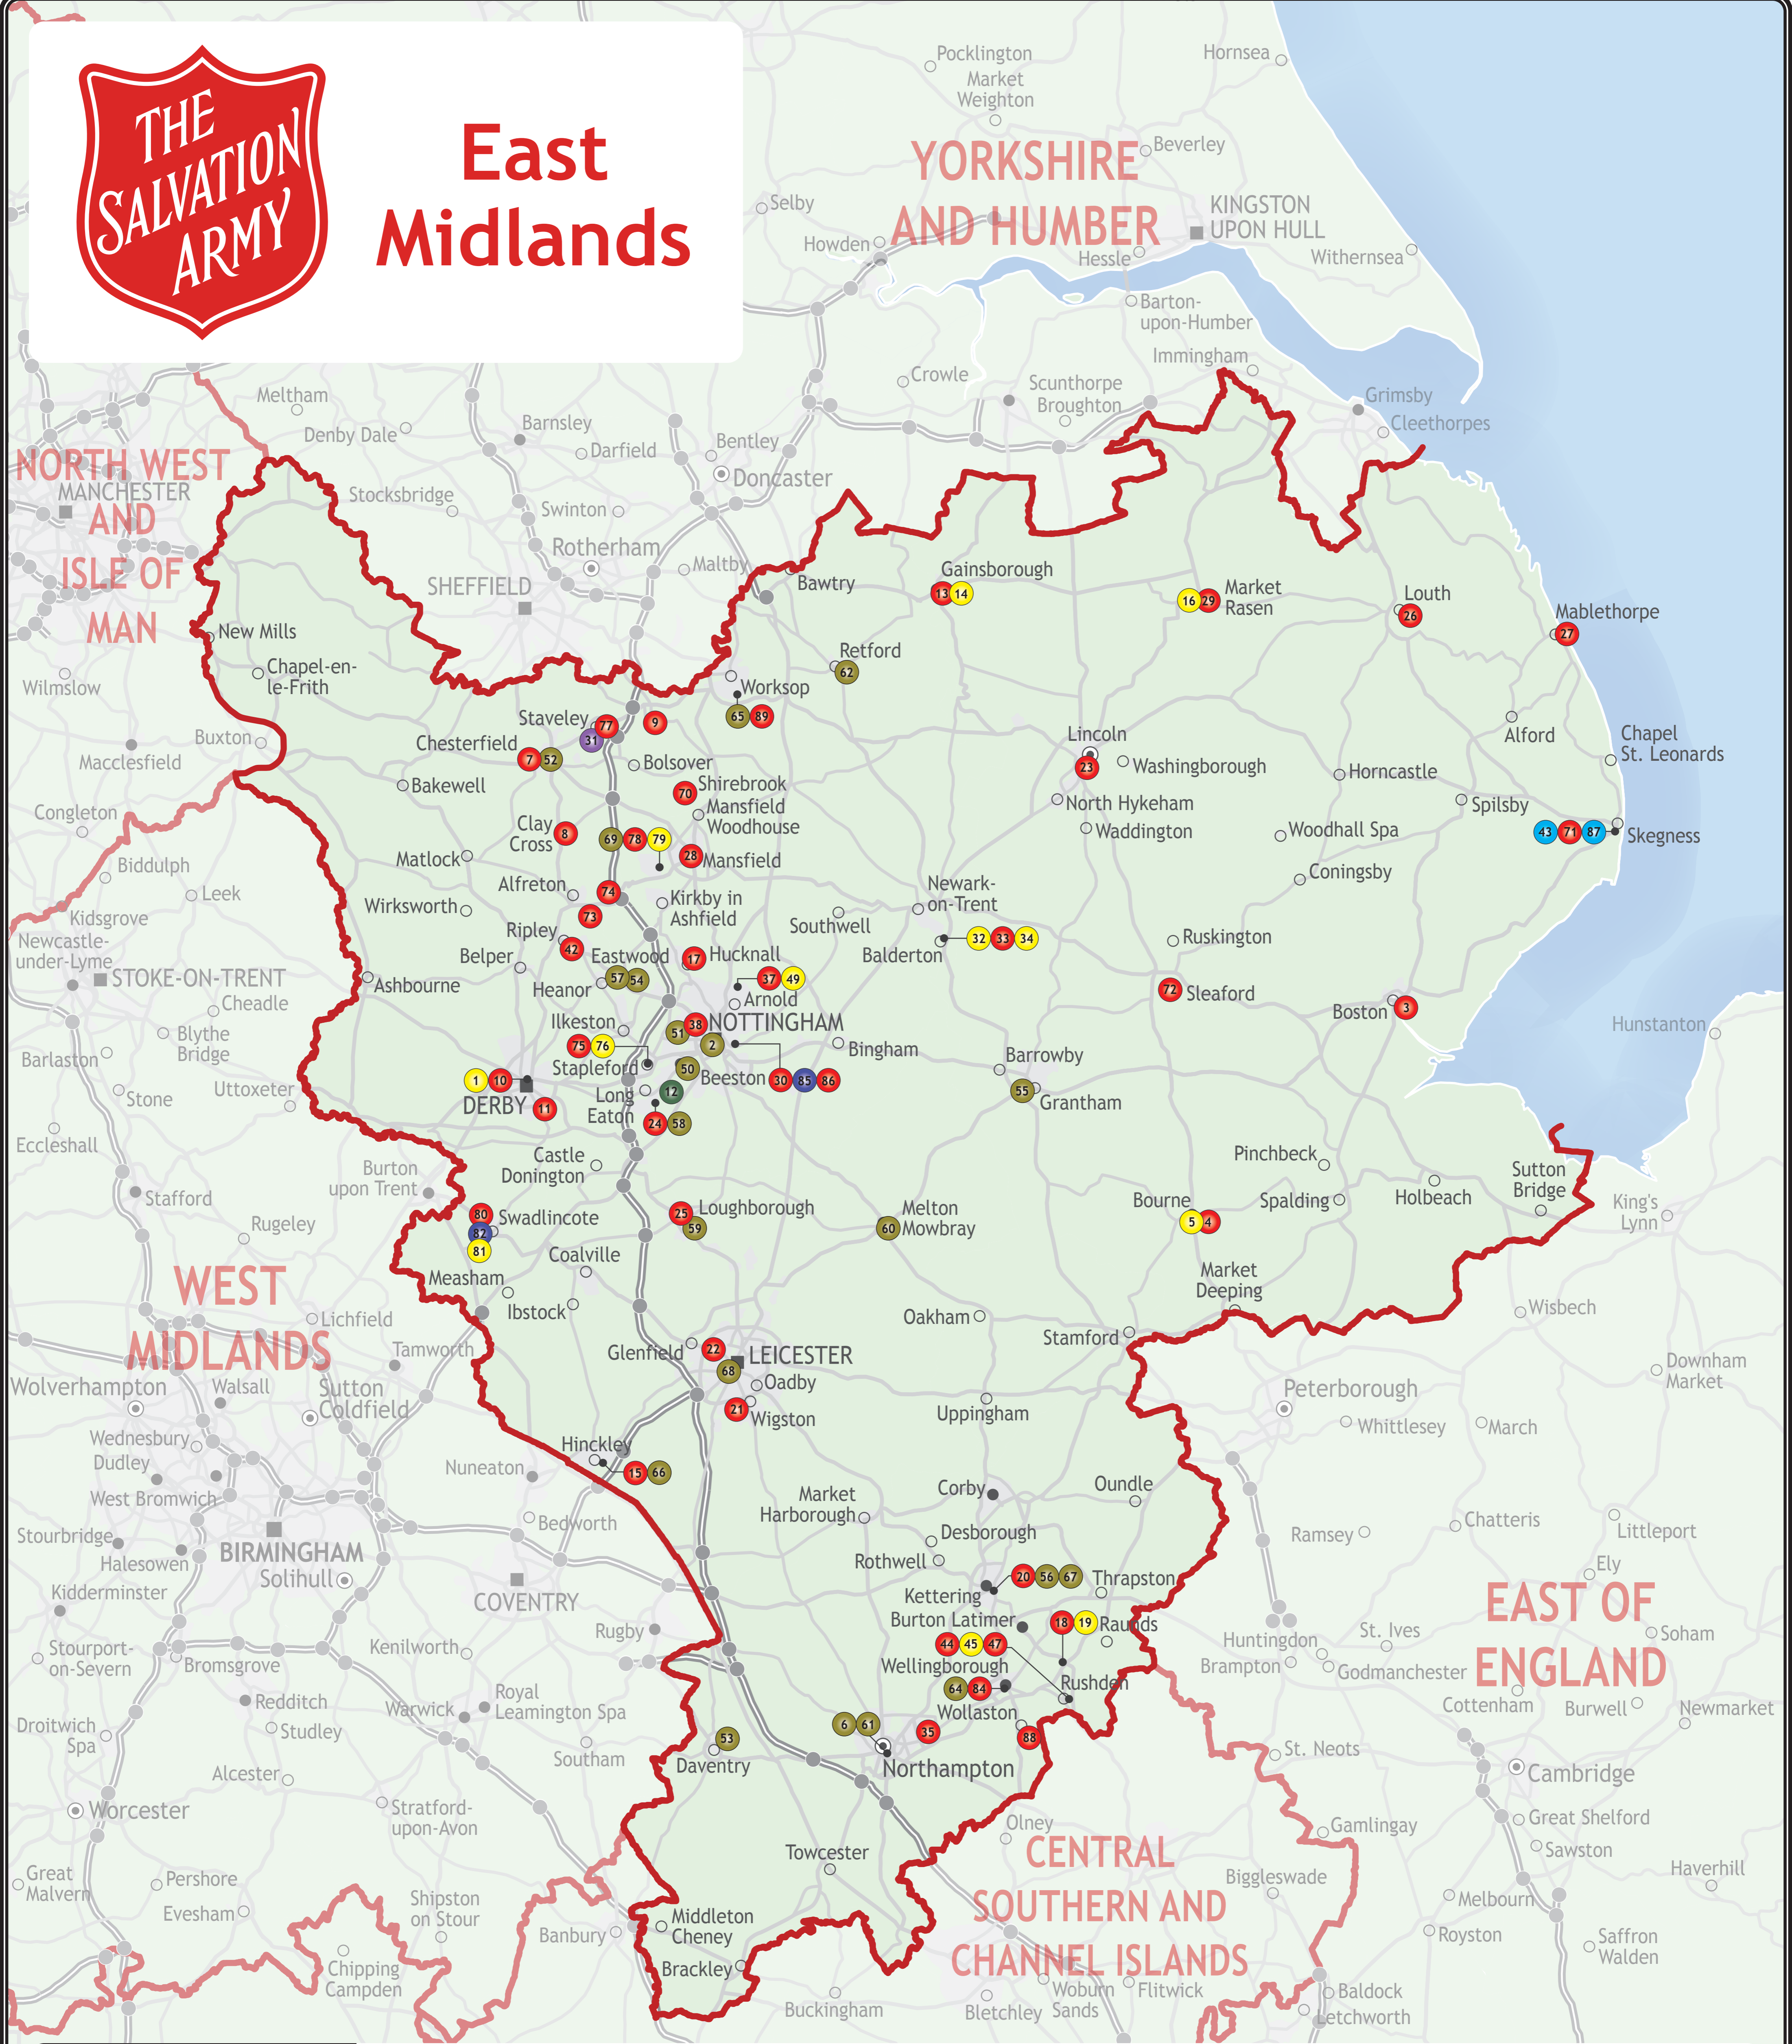

East Midlands

East Midlands Index

Charity Shop

- 1 Derby Corps Charity Shop
- 5 Bourne Corps Charity Shop
- 14 Gainsborough Corps Charity Shop
- 16 Market Rasen Charity Shop
- 19 Irthlingborough Corps Charity Shop (Wellingborough)
- 32 Newark Charity Shop
- 34 Newark Corps Charity Shop
- 45 Rushden Corps Charity Shop
- 49 Sally's Charity Shop - Arnold Corps (Nottingham)
- 76 Stapleford Corps Charity Shop
- 79 Sutton-in-Ashfield Corps Charity Shop
- 82 Swadlinecote Corps Charity Shop

- 9 Clowne Corps
- 10 Derby Central Corps
- 11 Derby South Corps
- 13 Gainsborough Corps
- 15 Hinckley Corps
- 17 Hucknall Corps
- 18 Irthlingborough Corps
- 20 Kettering Corps
- 21 Leicester South Corps
- 22 Leicester West Corps
- 23 Lincoln Corps
- 24 Long Eaton Corps
- 25 Loughborough Corps
- 26 Louth Corps
- 27 Mablethorpe Corps
- 28 Mansfield Corps
- 29 Market Rasen Corps and Charity Shop
- 30 Nottingham Meadows Corps
- 33 Newark Corps
- 35 Northampton Corps
- 37 Nottingham Arnold Corps
- 38 Nottingham Aspley Corps
- 42 Ripley Corps
- 44 Rushden Corps
- 47 Rushden Corps Community Hall and Café

Icons indicate who leads the work at the site, e.g. If Salvation Army Homes runs the site but Homelessness Services leads the project, the icon will be blue, or a coffee shop run by a corps will match the corps icon colour.

Map by Lovell Johns Ltd.

Updated 18 July 2024