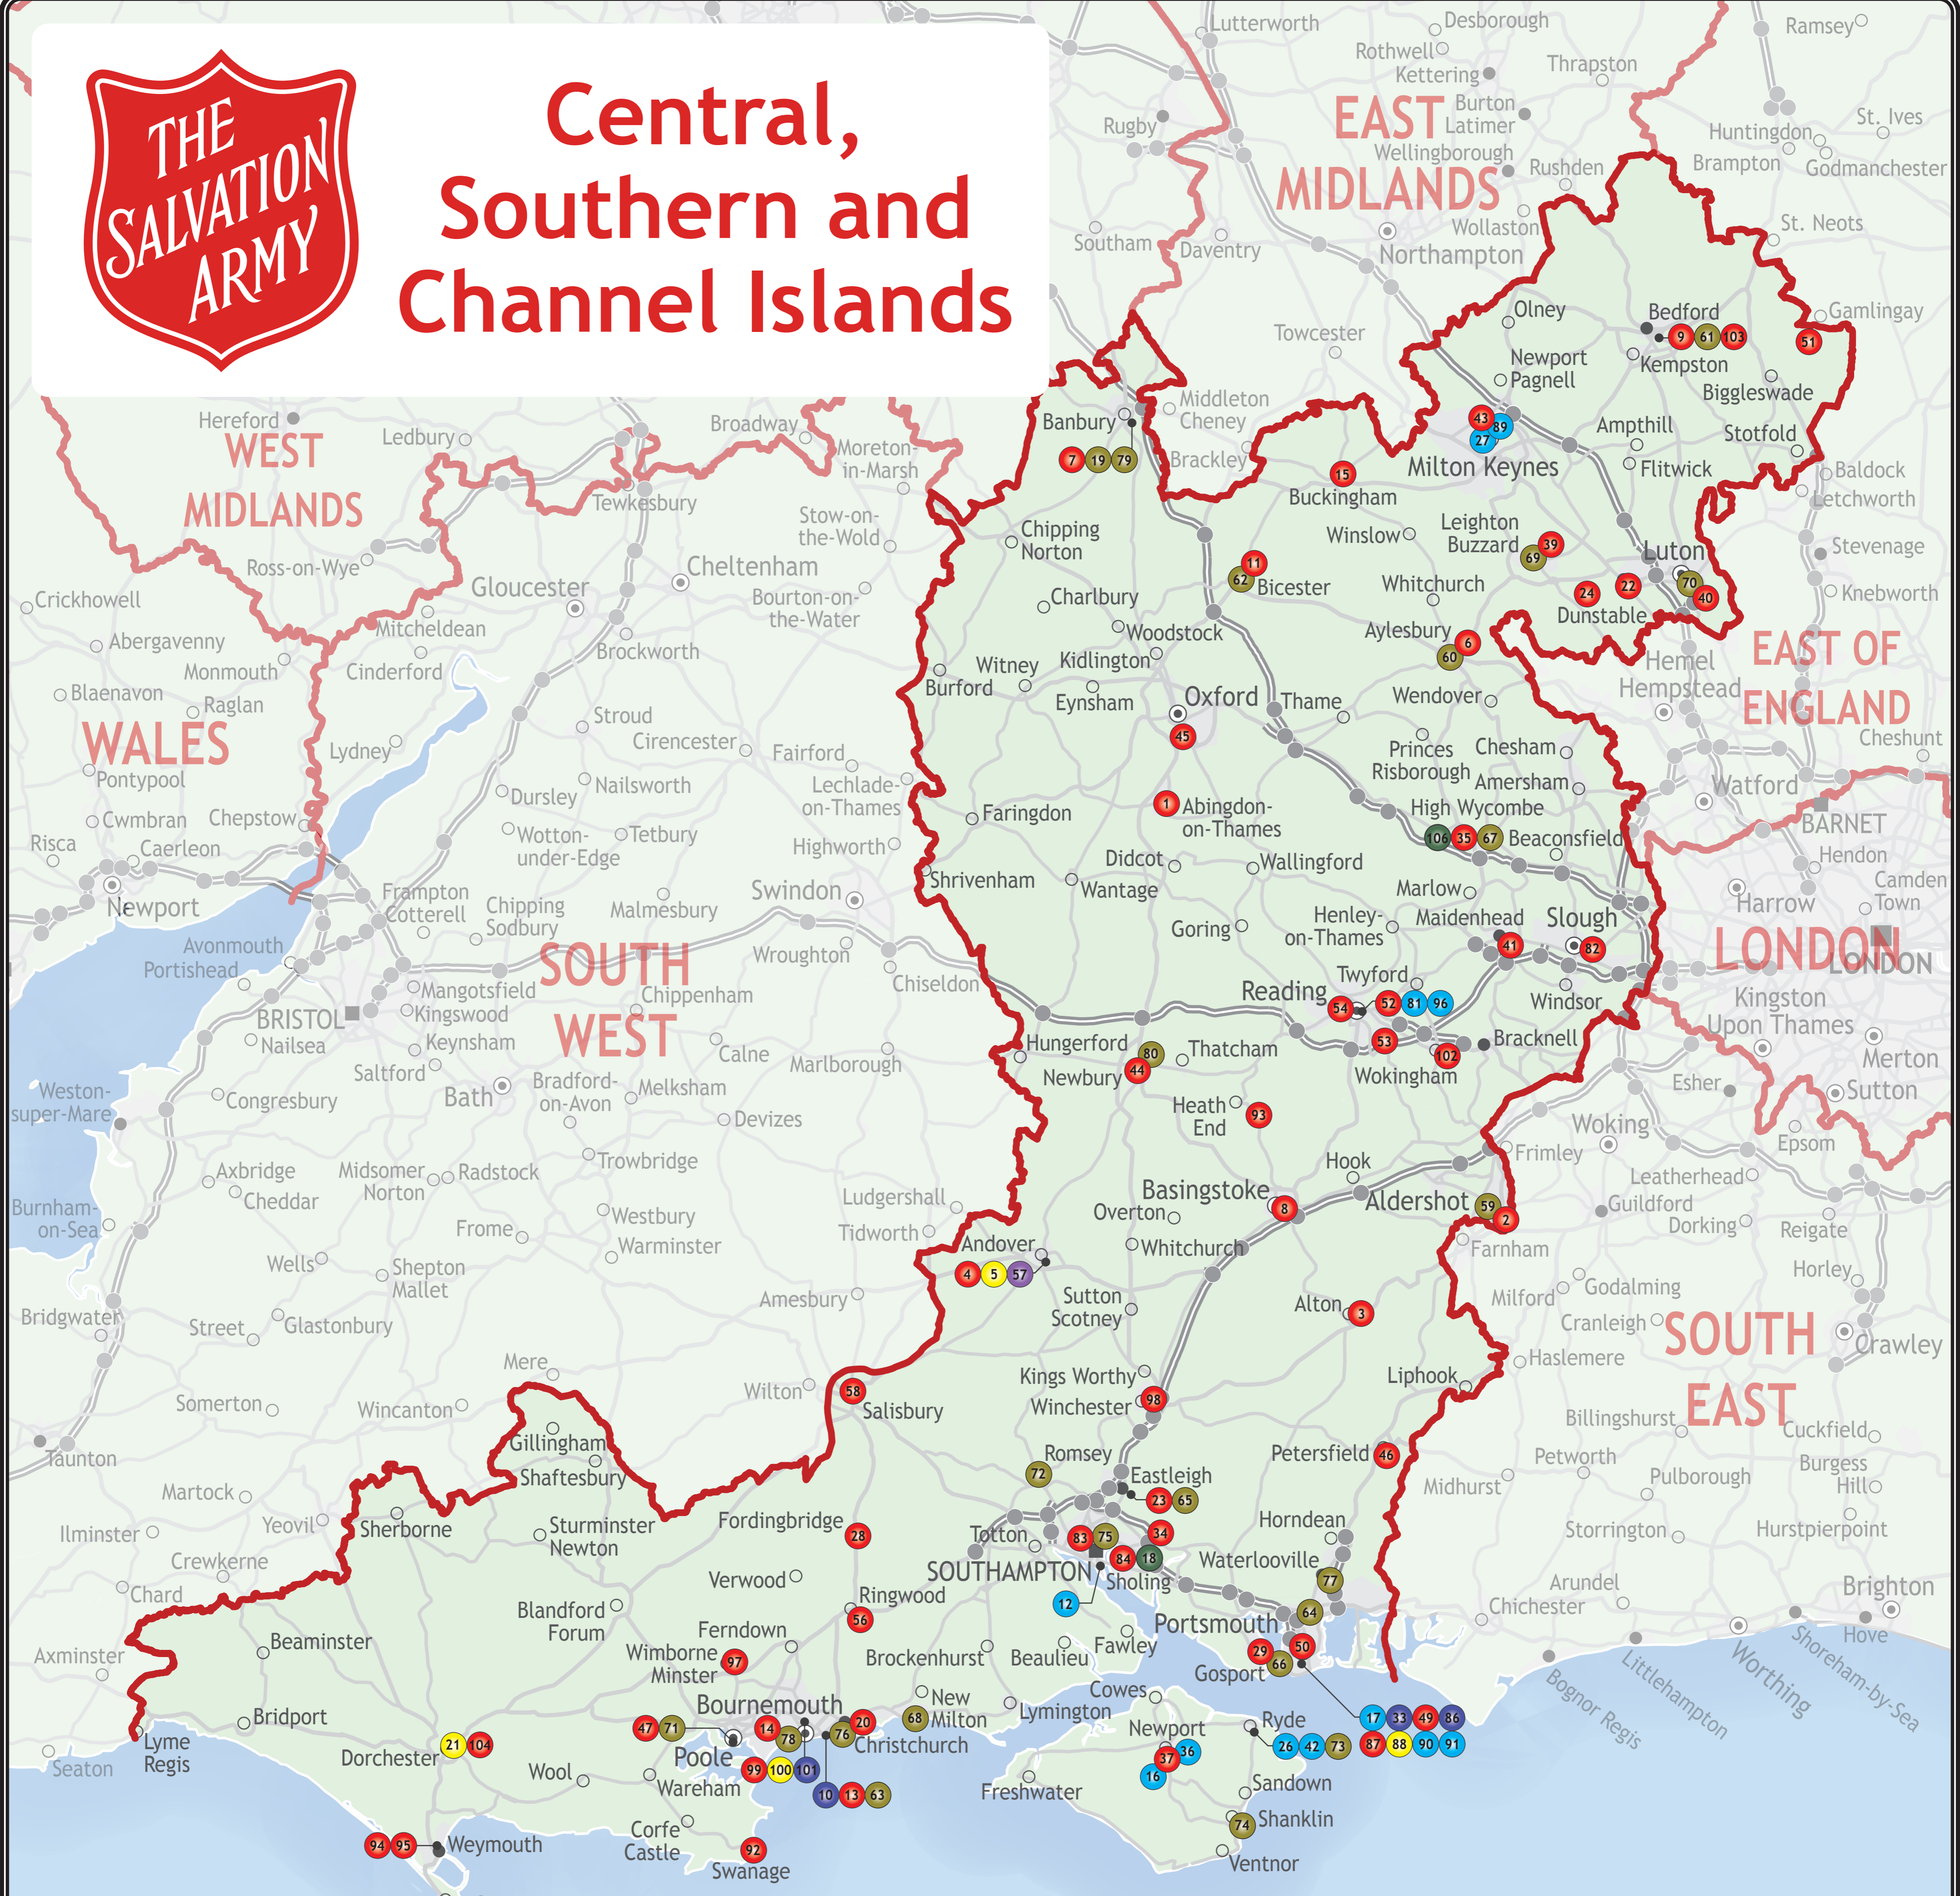

Central, Southern and Channel Islands

Central, Southern and Channel Islands Index