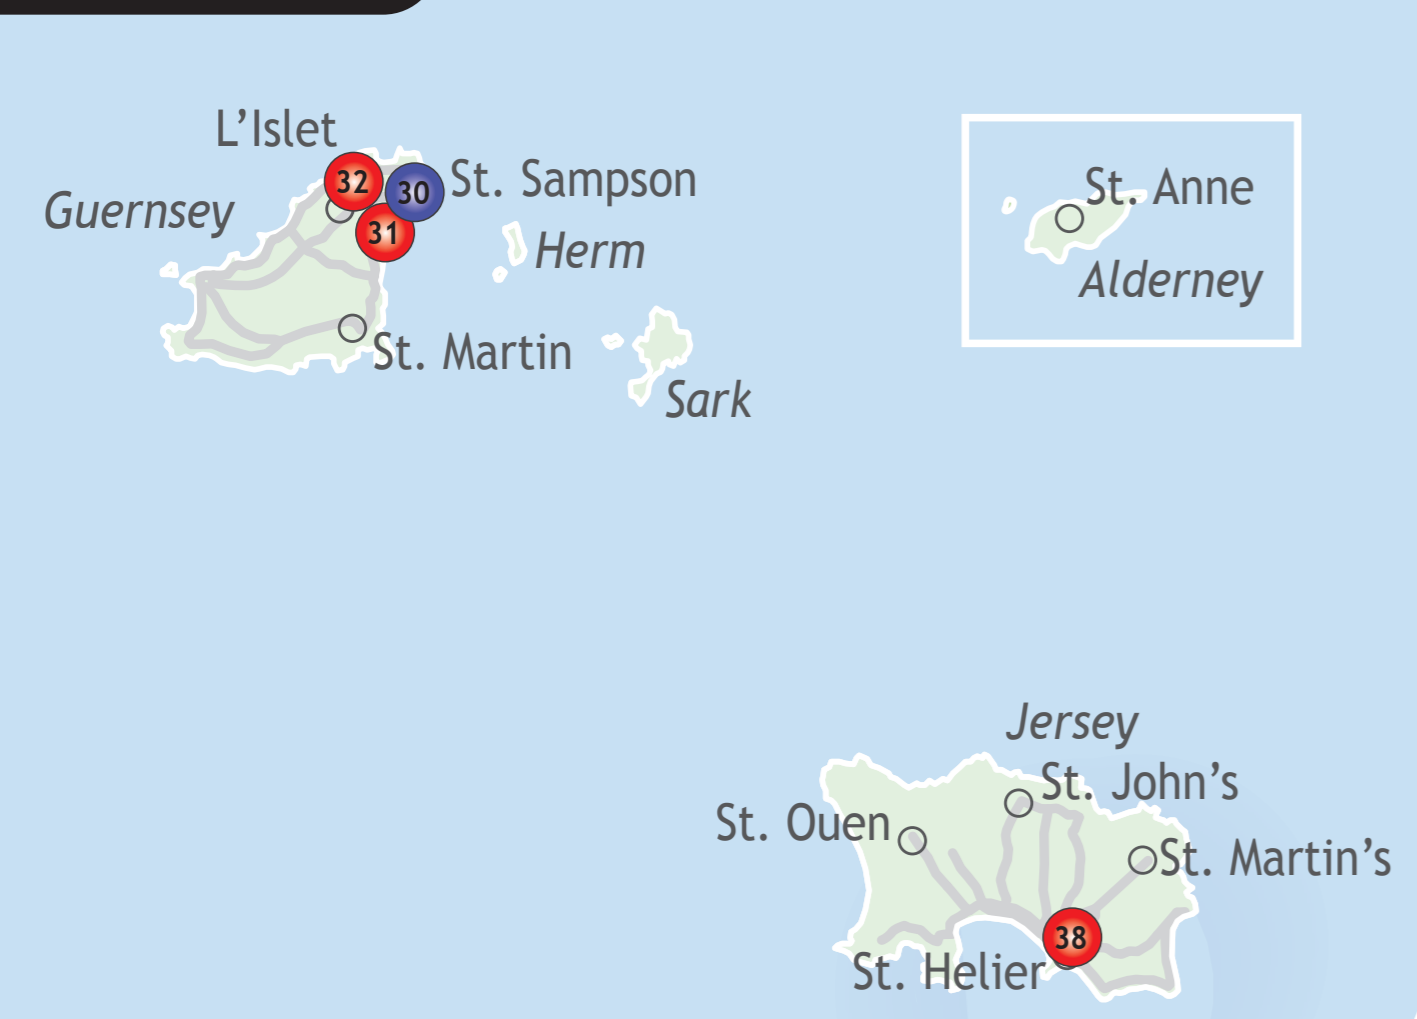

Channel Islands

Icons indicate who leads the work at the site, e.g. If Salvation Army Homes runs the site but Homelessness Services leads the project, the icon will be blue, or a coffee shop run by a Corps will match the corps icon colour.
Map by Lovell Johns Ltd. Updated 18 July 2024