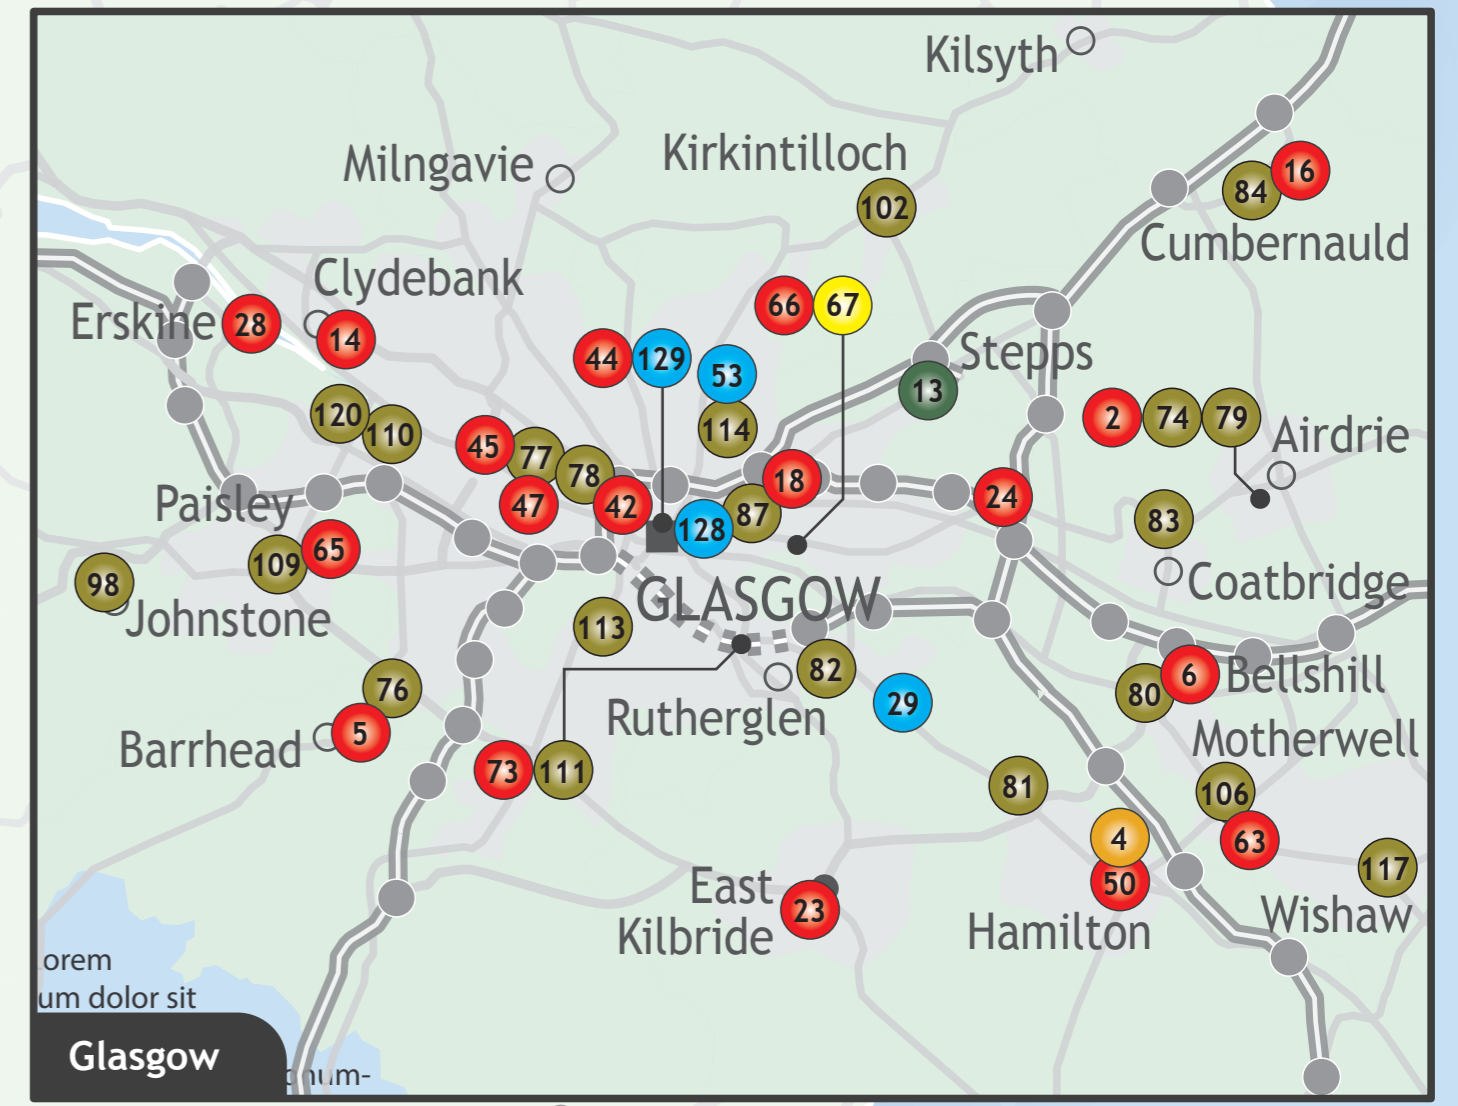

Central and Southern Scotland Index