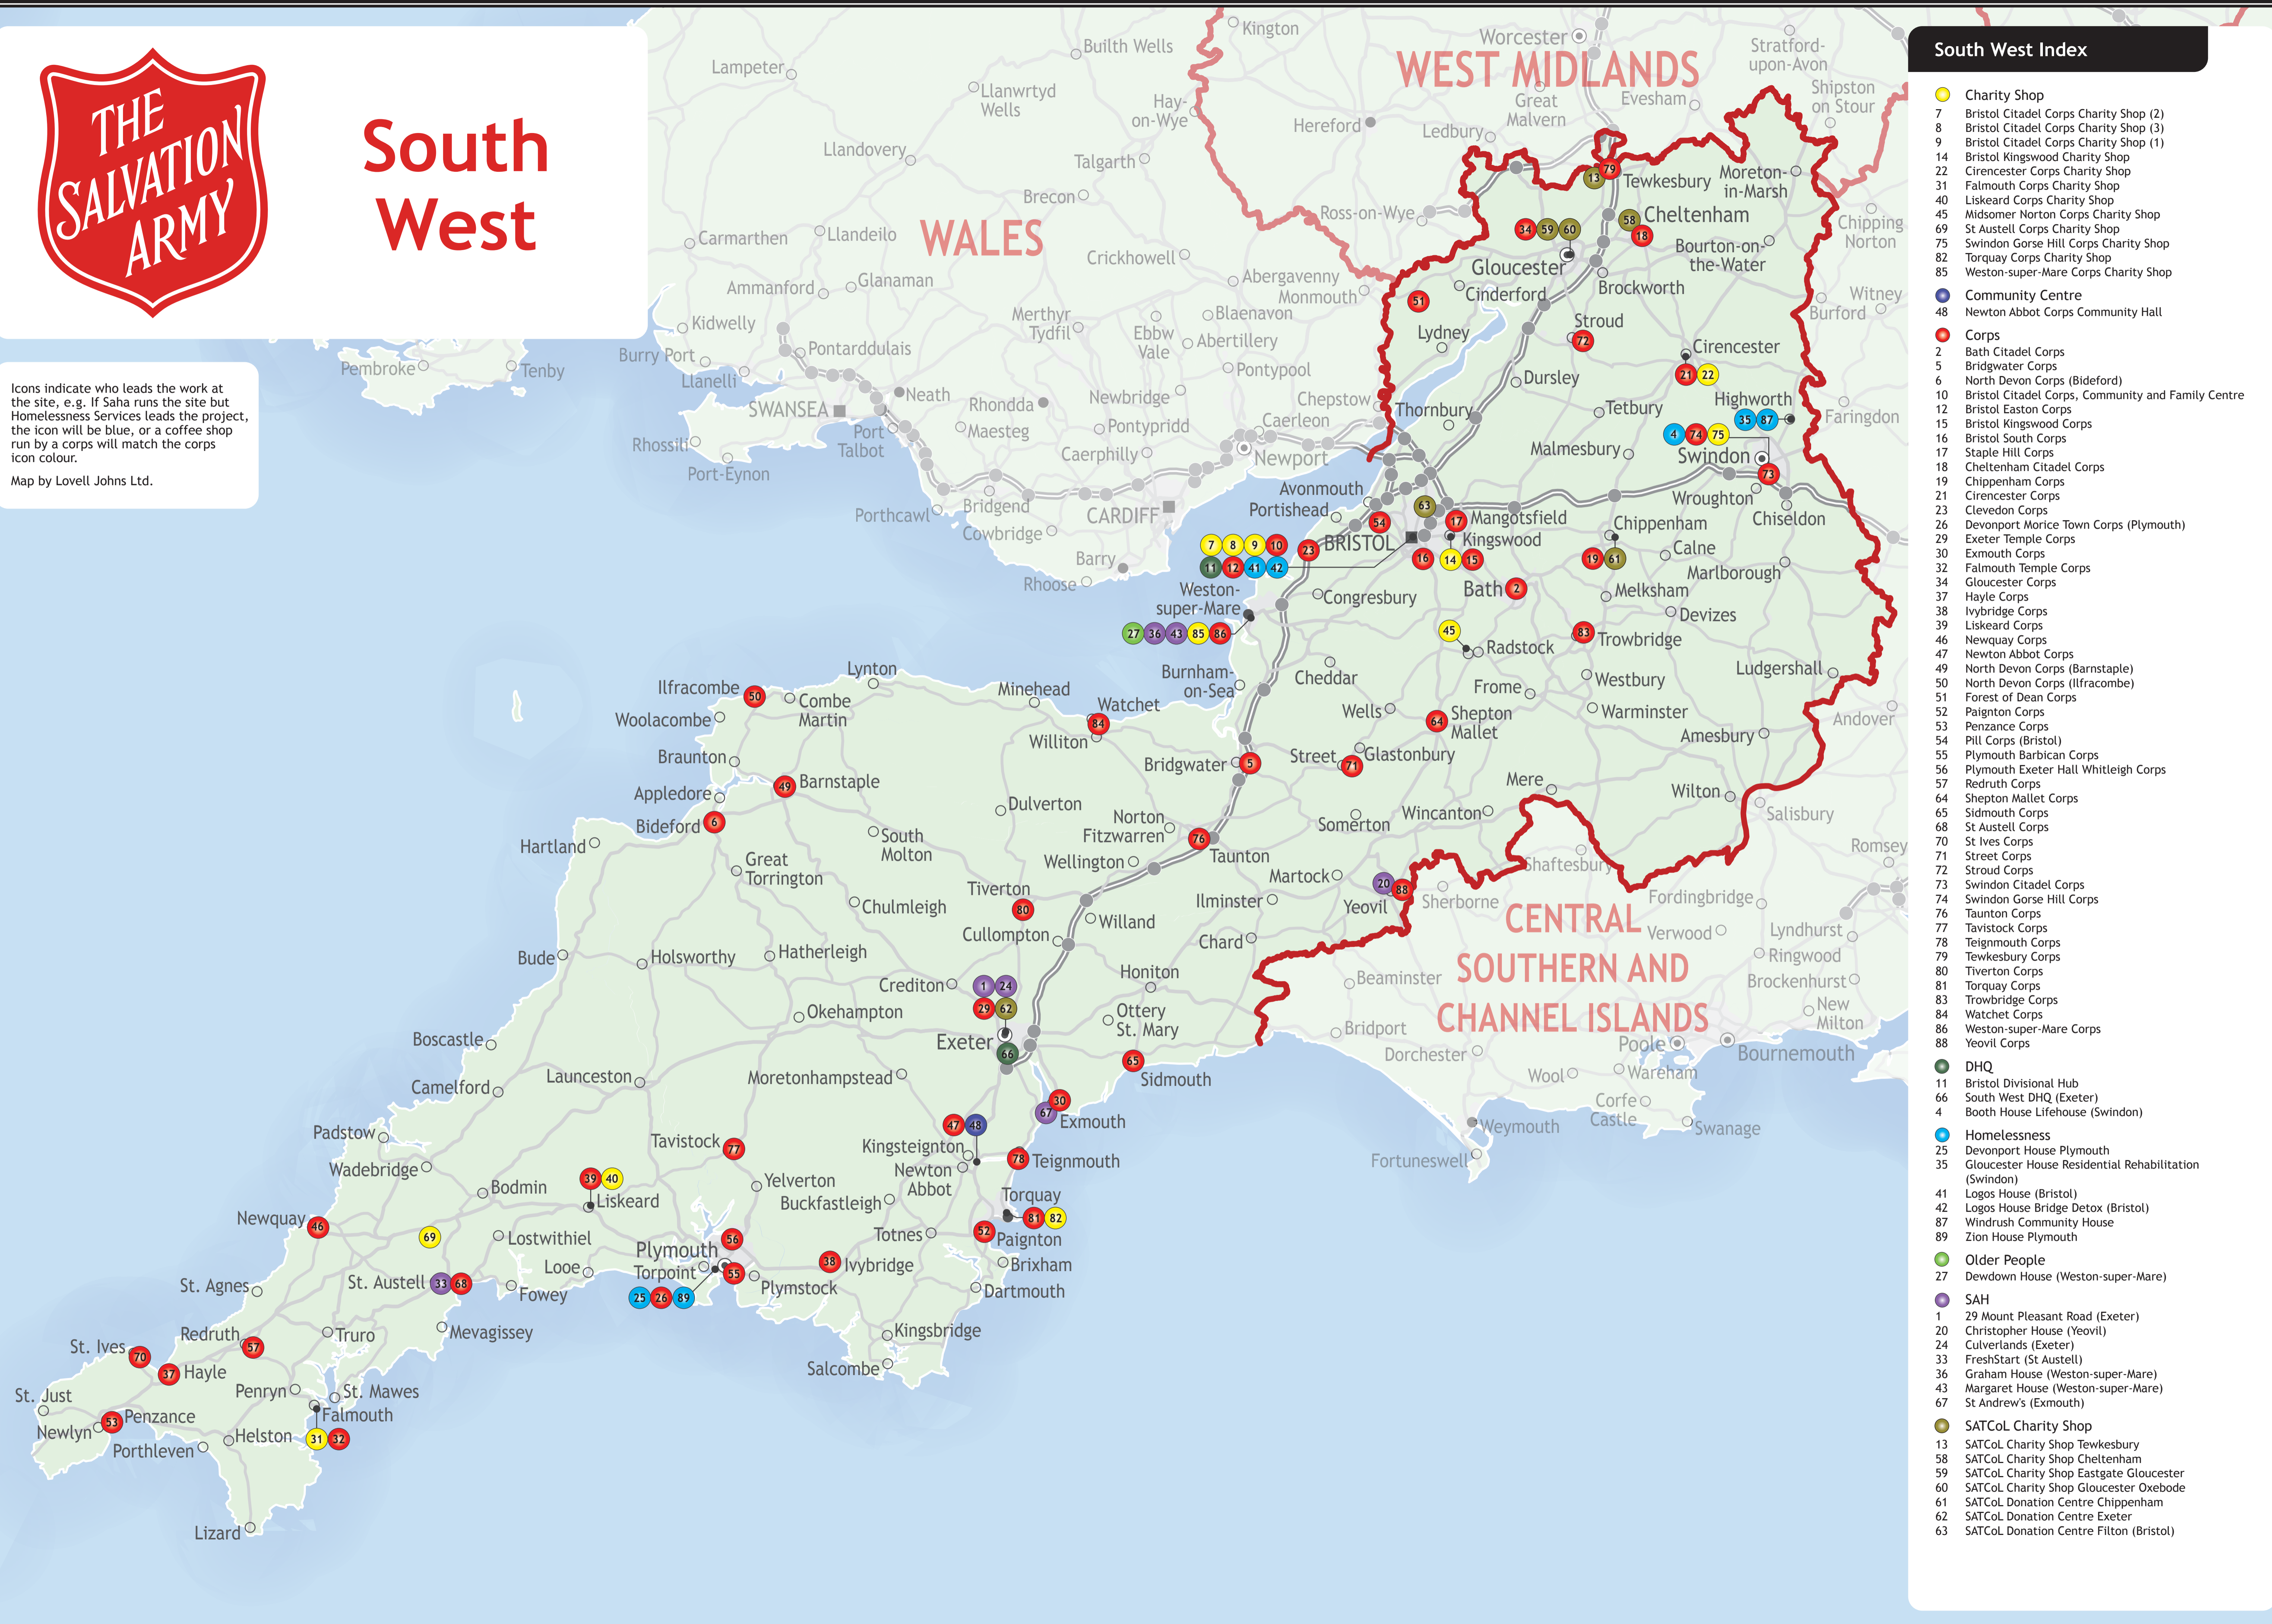

South West

Icons indicate who leads the work at the site, e.g. If Saha runs the site but Homelessness Services leads the project, the icon will be blue, or a coffee shop run by a corps will match the corps icon colour.

Map by Lovell Johns Ltd.