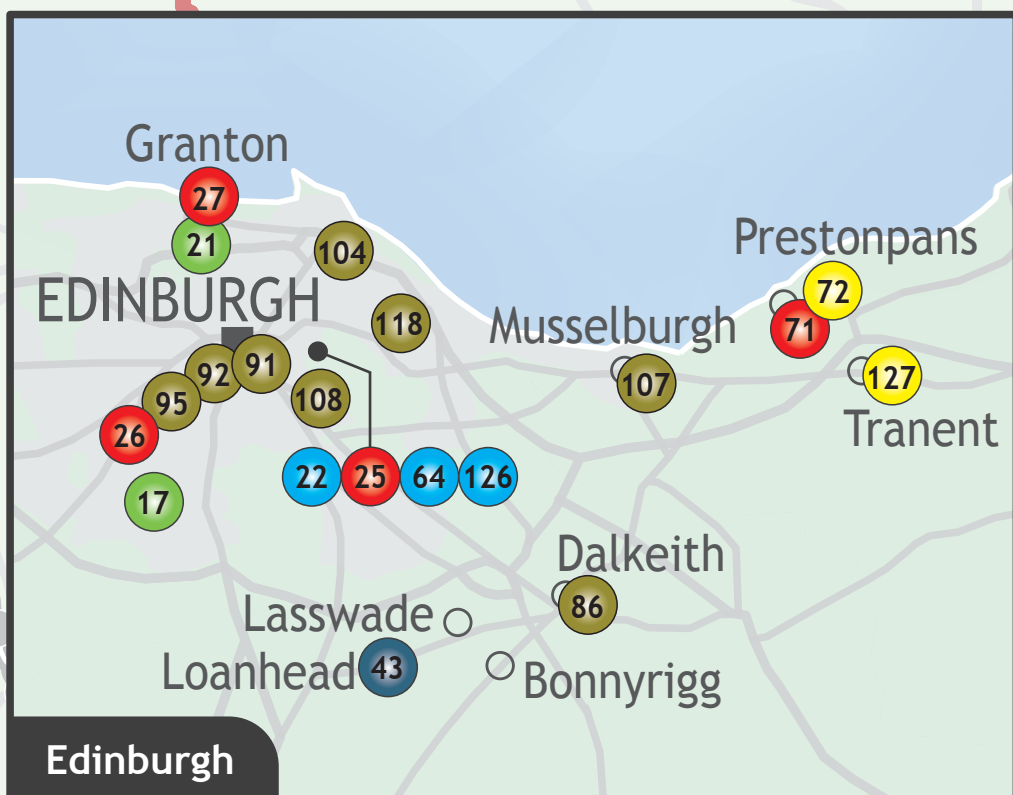

Central and Southern Scotland Index