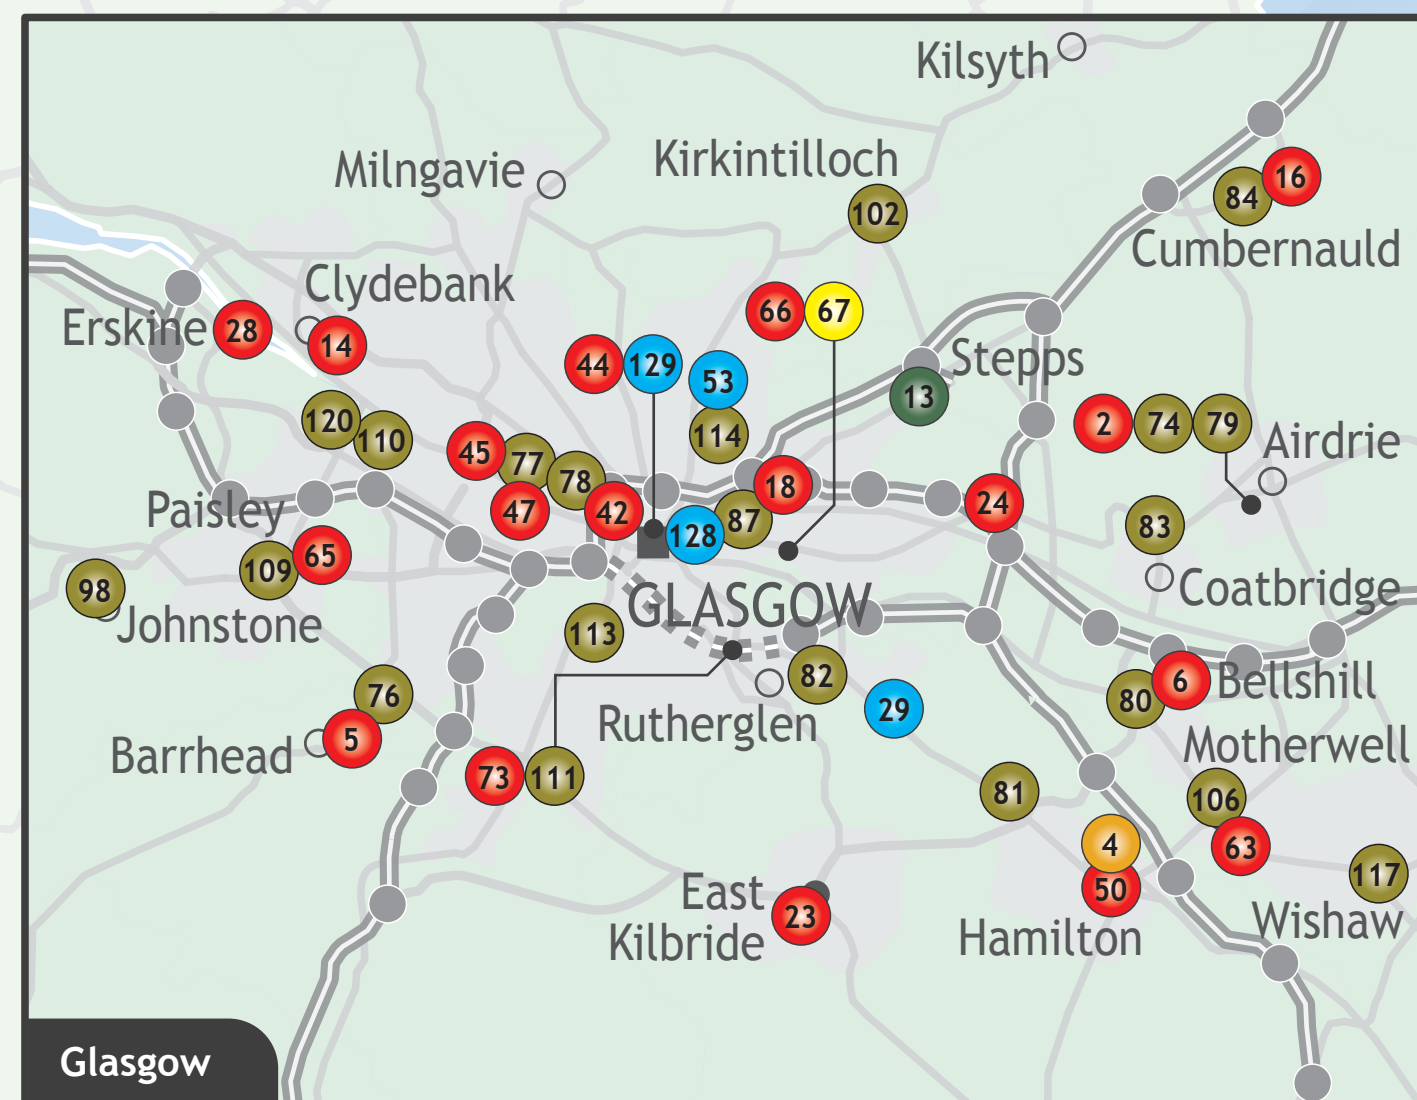

Central and Southern Scotland Index