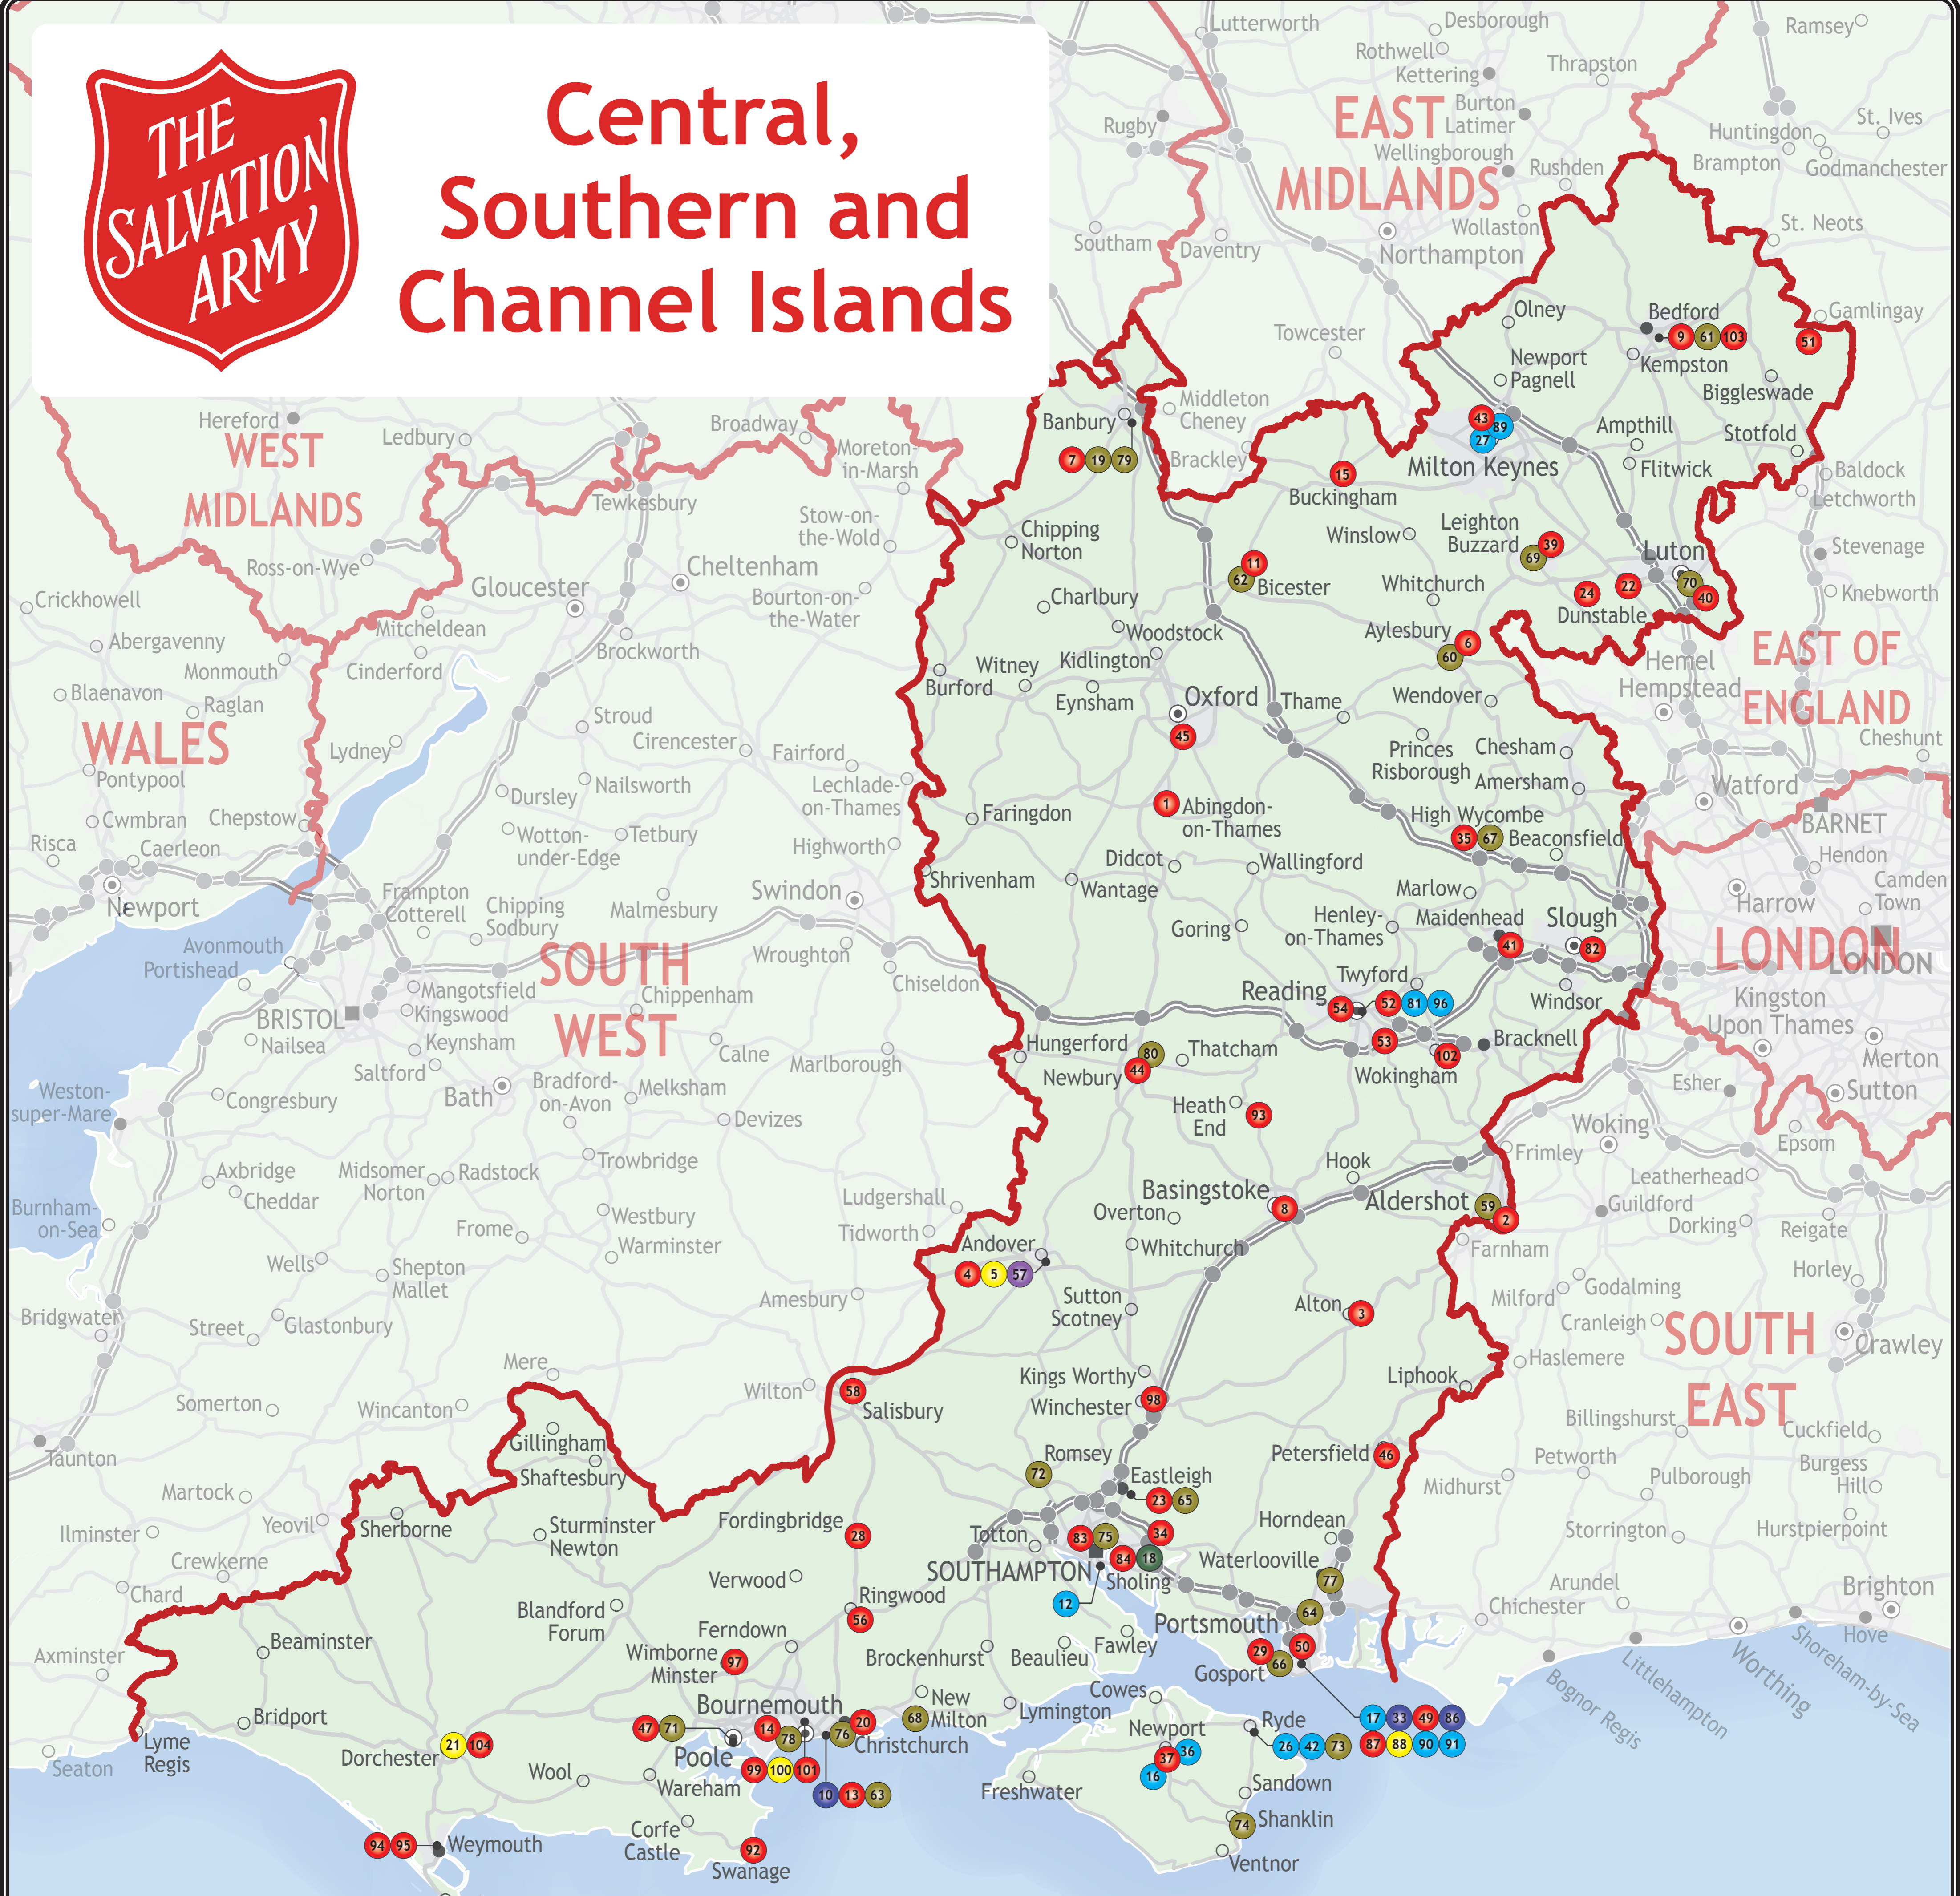

Central, Southern and Channel Islands

Central, Southern and Channel Islands Index