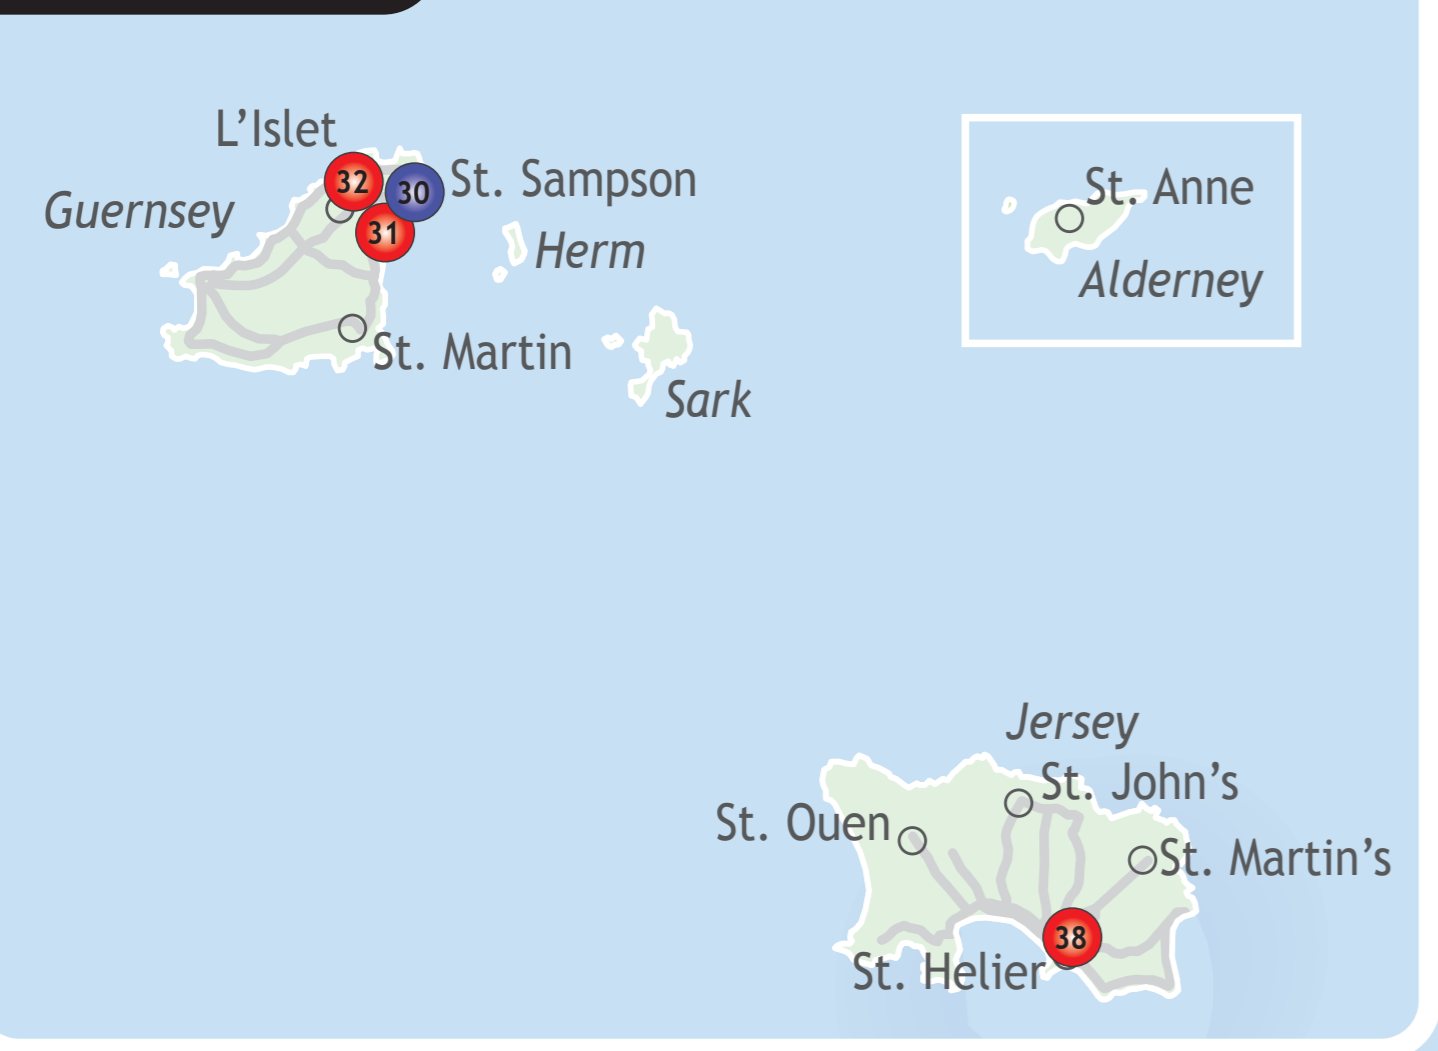

Channel Islands

Icons indicate who leads the work at the site, e.g. If Saha runs the site but Homelessness Services leads the project, the icon will be blue, or a coffee shop run by a corps will match the corps icon colour.
Map by Lovell Johns Ltd.